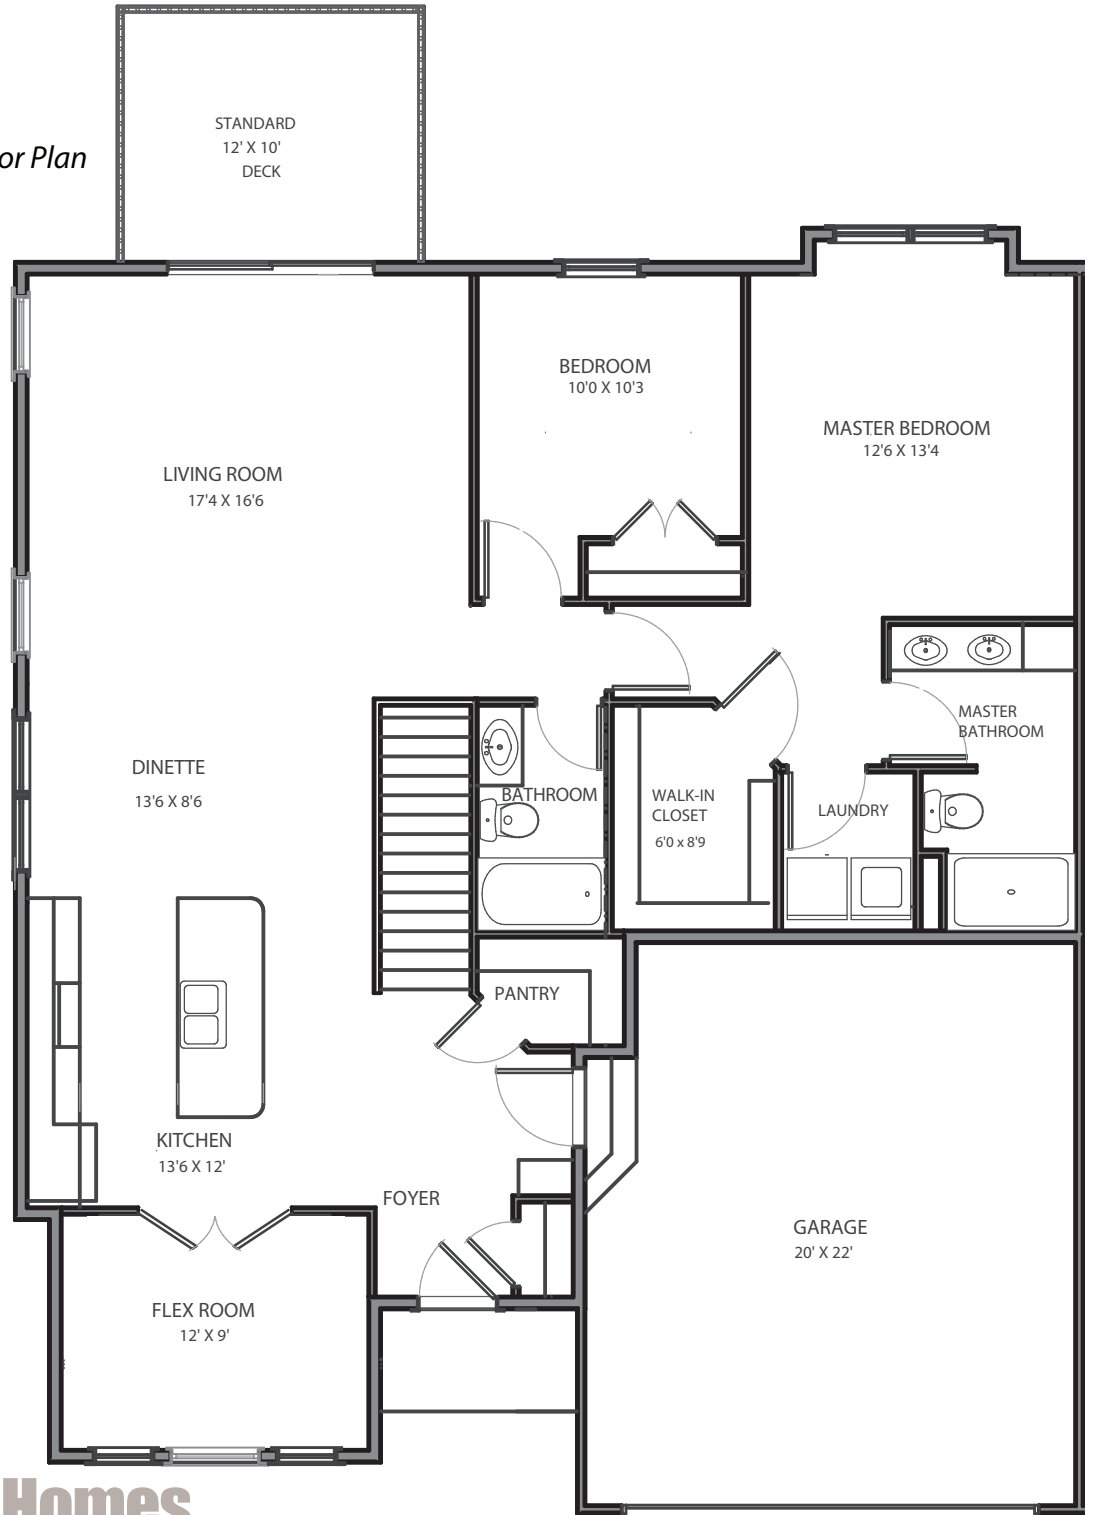

Medallion-1500

Stand-Alone Condominium Floor Plan
Main Level
1,500 Square Feet

3330 Grand Ridge Dr NE
Grand Rapids, MI 49525

redstone-group.com
facebook.com/redstonehomes

Renderings shown are conceptual and may vary in detail from plans and specifications. All dimensions shown are approximate. Redstone Homes reserves the right to make changes if necessary to improve our product.