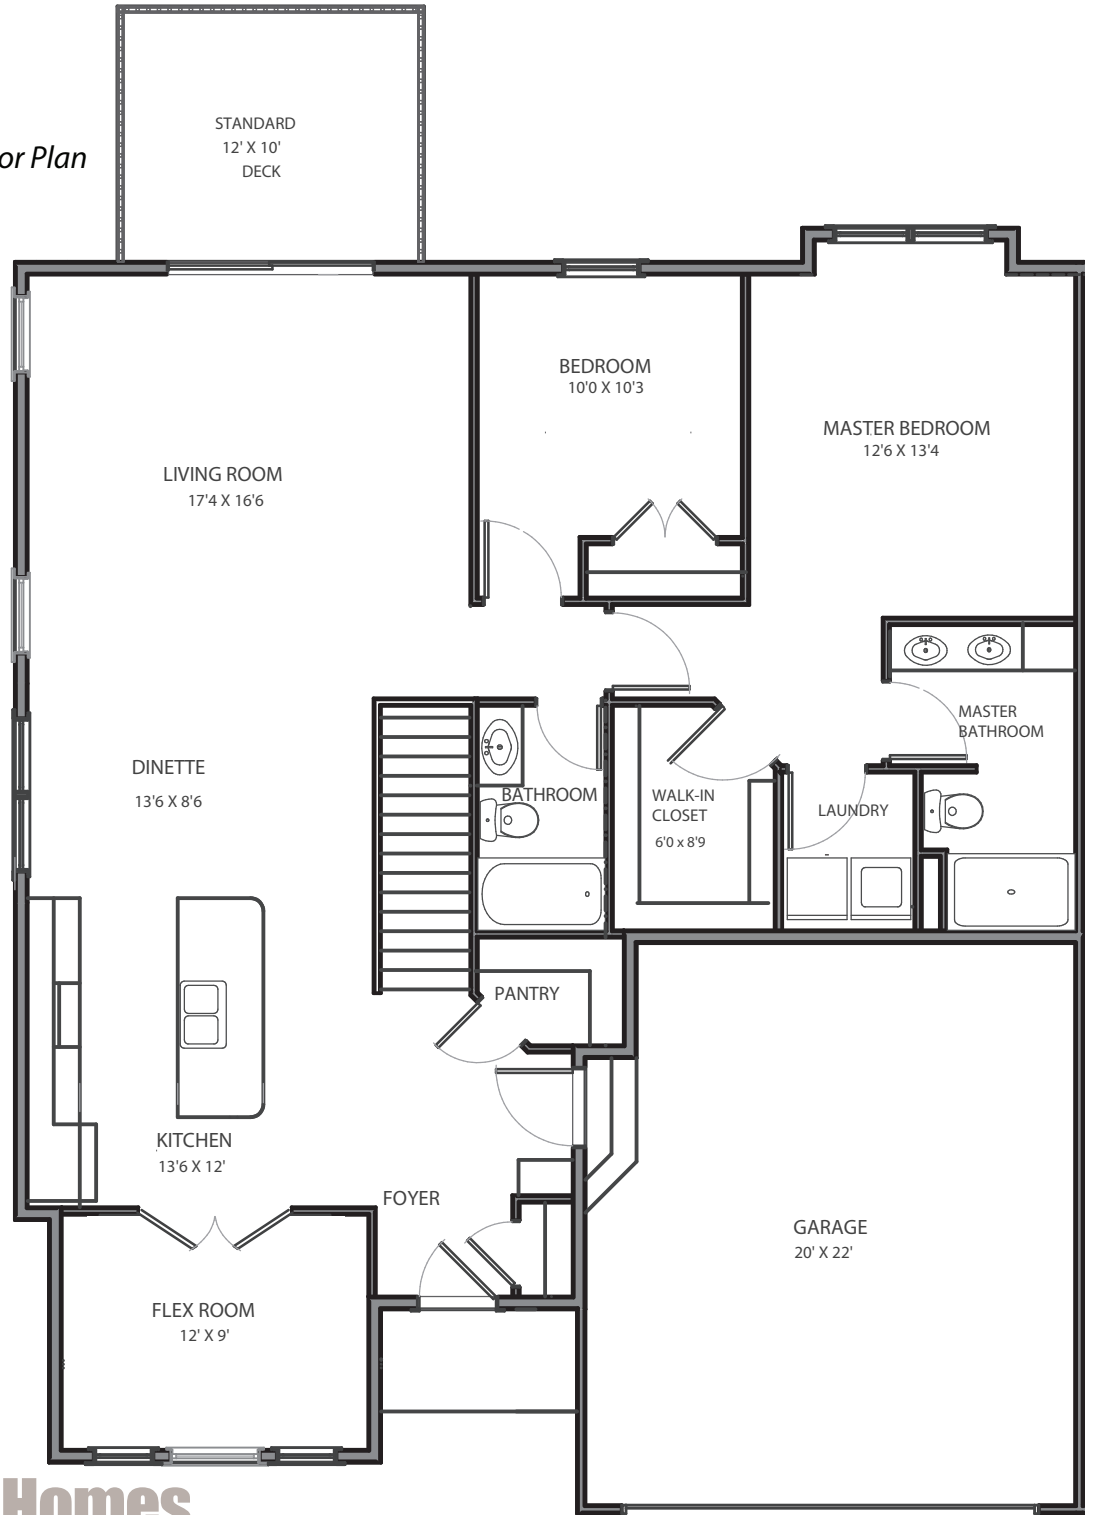

Medallion-1500

Stand-Alone Condominium Floor Plan
Main Level
1,500 Square Feet

3330 Grand Ridge Dr NE
Grand Rapids, MI 49525

redstone-group.com
facebook.com/redstonehomes

Renderings shown are conceptual and may vary in detail from plans and specifications. All dimensions shown are approximate. Redstone Homes reserves the right to make changes if necessary to improve our product.