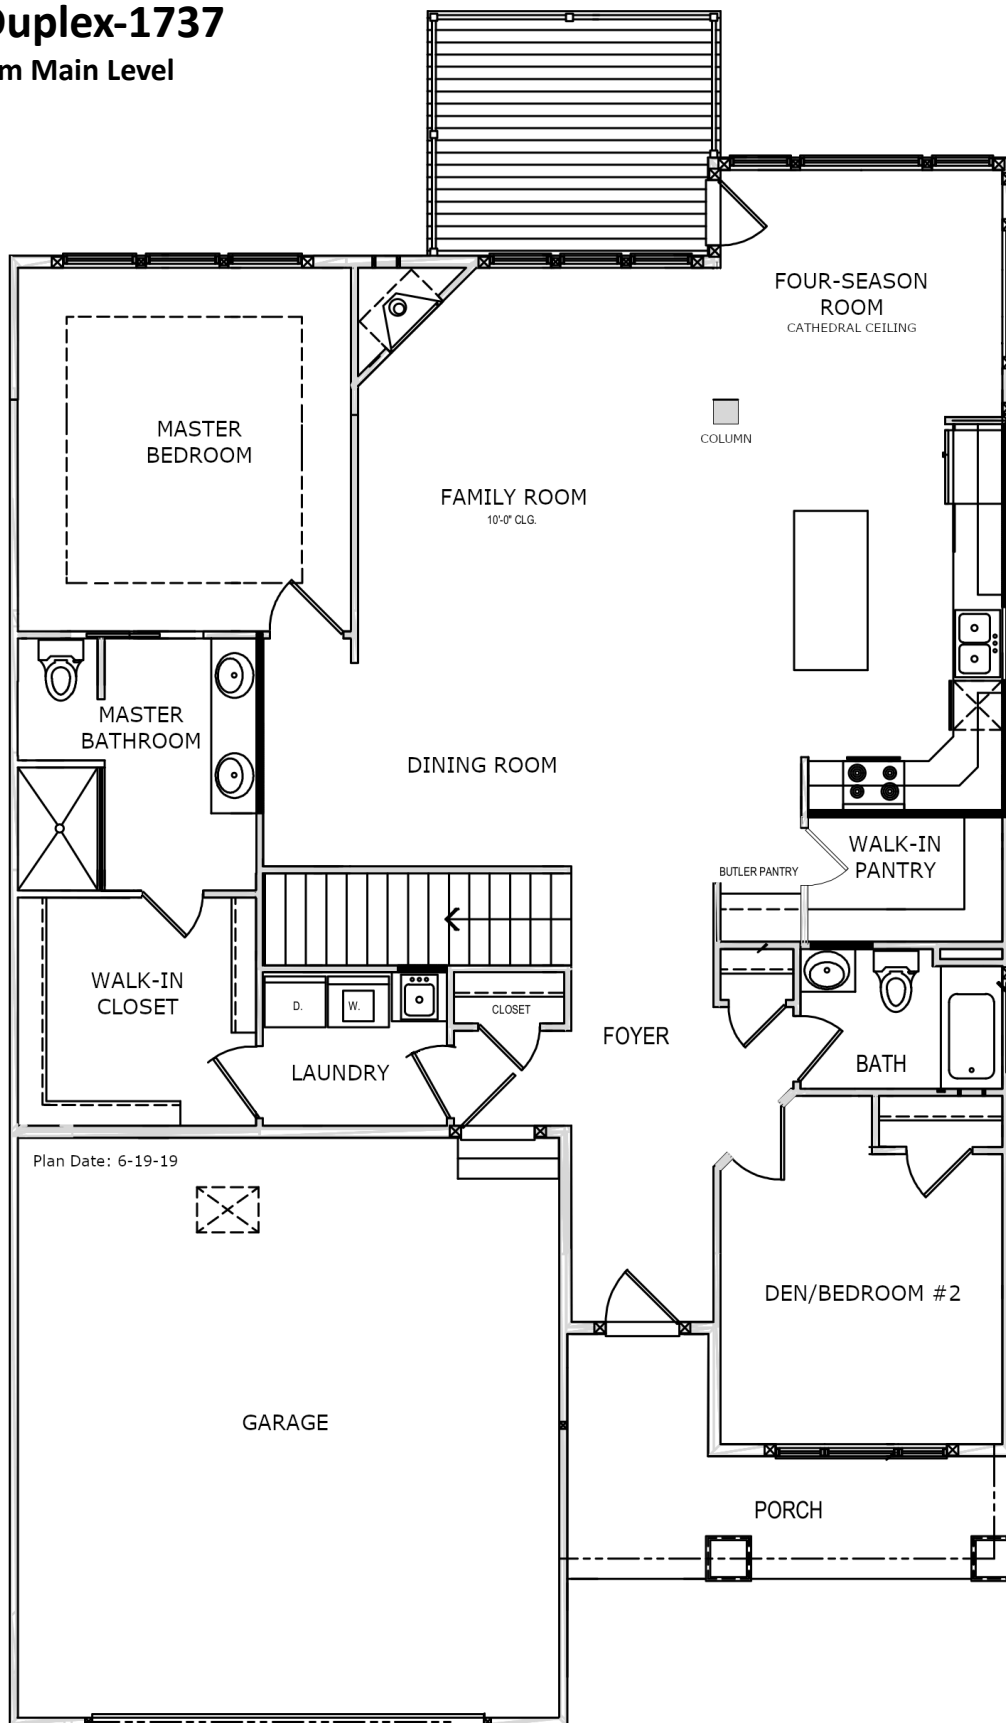

Paramount Duplex-1737

Ranch Condominium Main Level

Square Feet: 1,737

Renderings shown are conceptual and may vary in detail from plans and specifications. All dimensions shown are approximate. Redstone Homes reserves the right to make changes if necessary to improve our product. ©2019 Redstone Homes. All rights reserved.