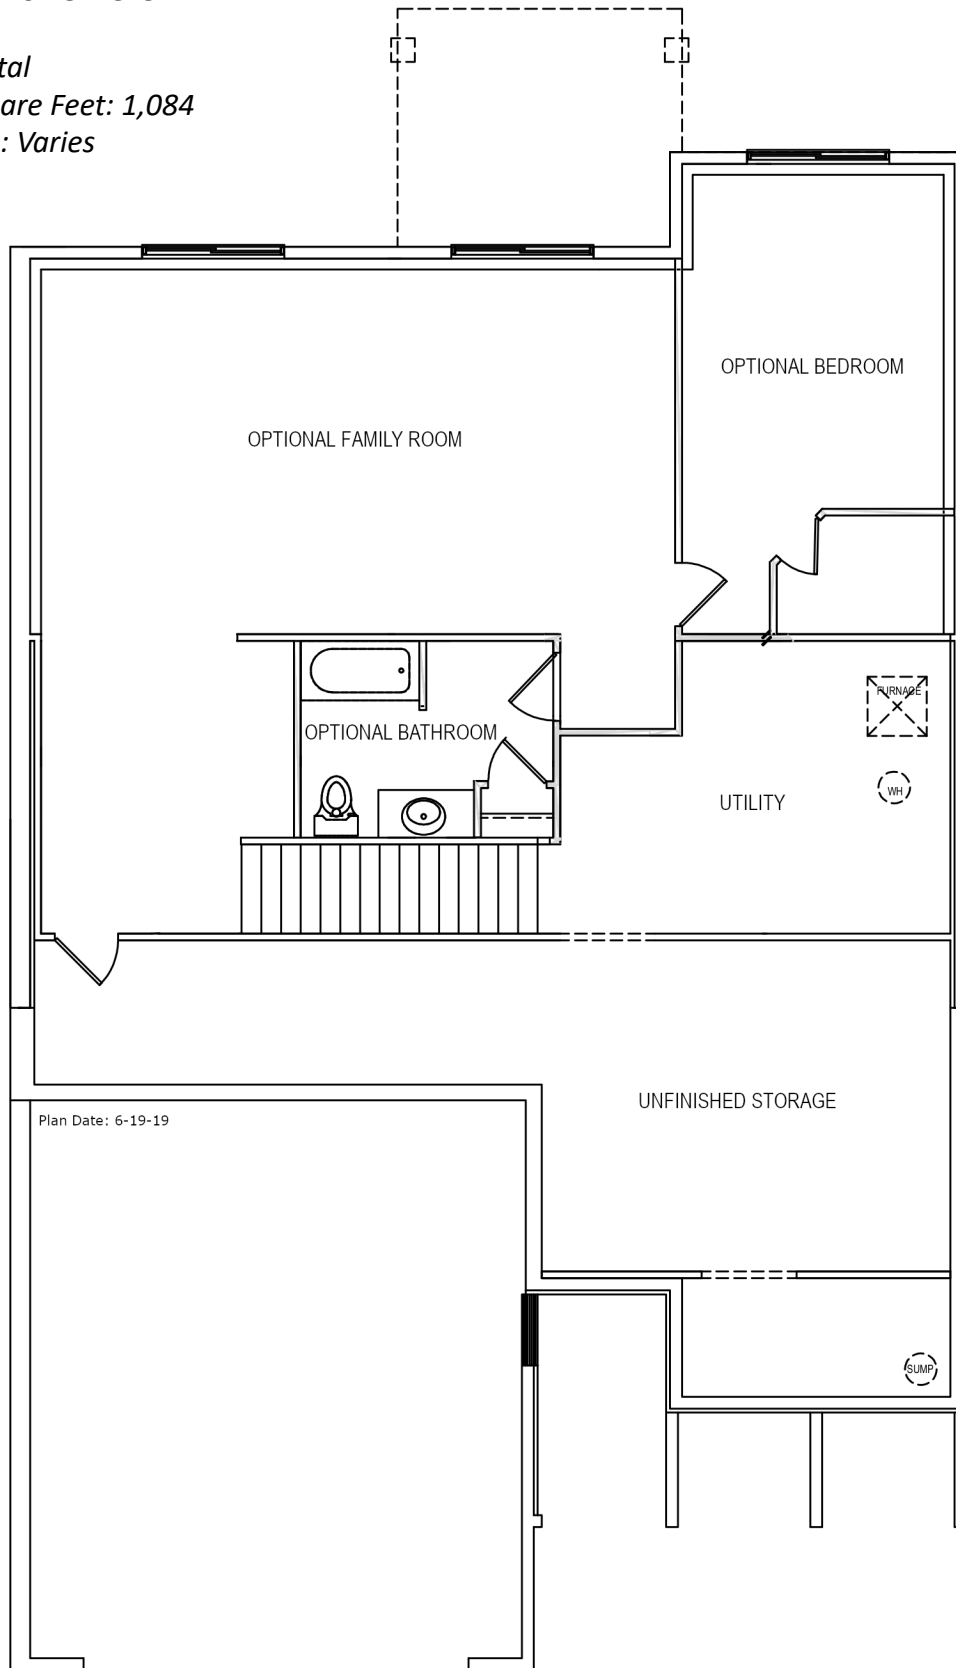

Paramount Duplex-1737

Ranch Condominium Lower Level

Square Feet: 1,737 total

Optional Finished Square Feet: 1,084

Optional Bonus Room: Varies

Renderings shown are conceptual and may vary in detail from plans and specifications. All dimensions shown are approximate. Redstone Homes reserves the right to make changes if necessary to improve our product. ©2019 Redstone Homes. All rights reserved.