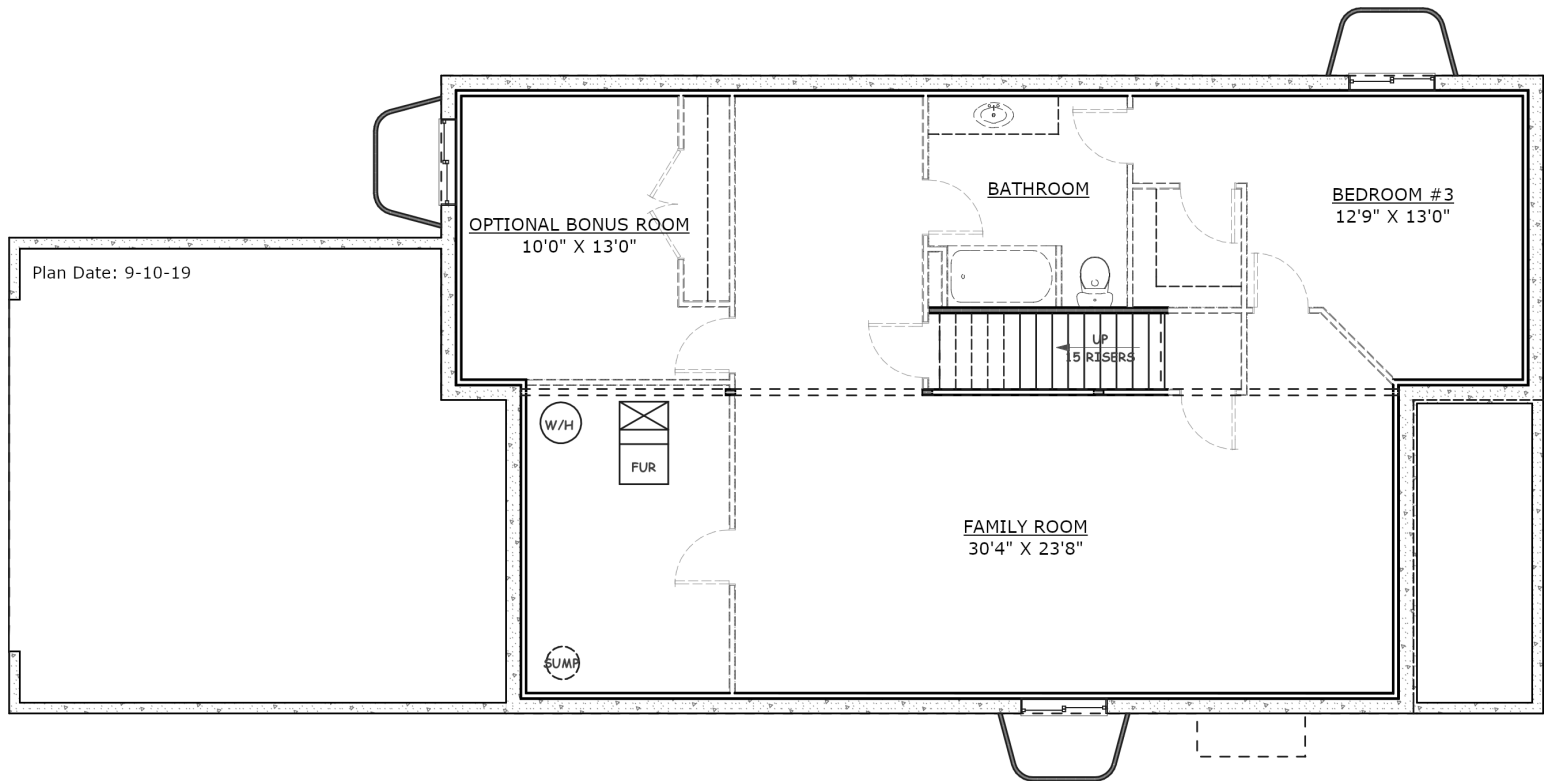

Homestead-1374

Stand-alone Condominium Lower Level

Square Feet: 1,374 Total

Optional Finished Square Feet: 942

Optional Bonus Room Square Feet: 130

Renderings shown are conceptual and may vary in detail from plans and specifications. All dimensions shown are approximate. Redstone Homes reserves the right to make changes if necessary to improve our product. ©2019 Redstone Homes. All rights reserved.