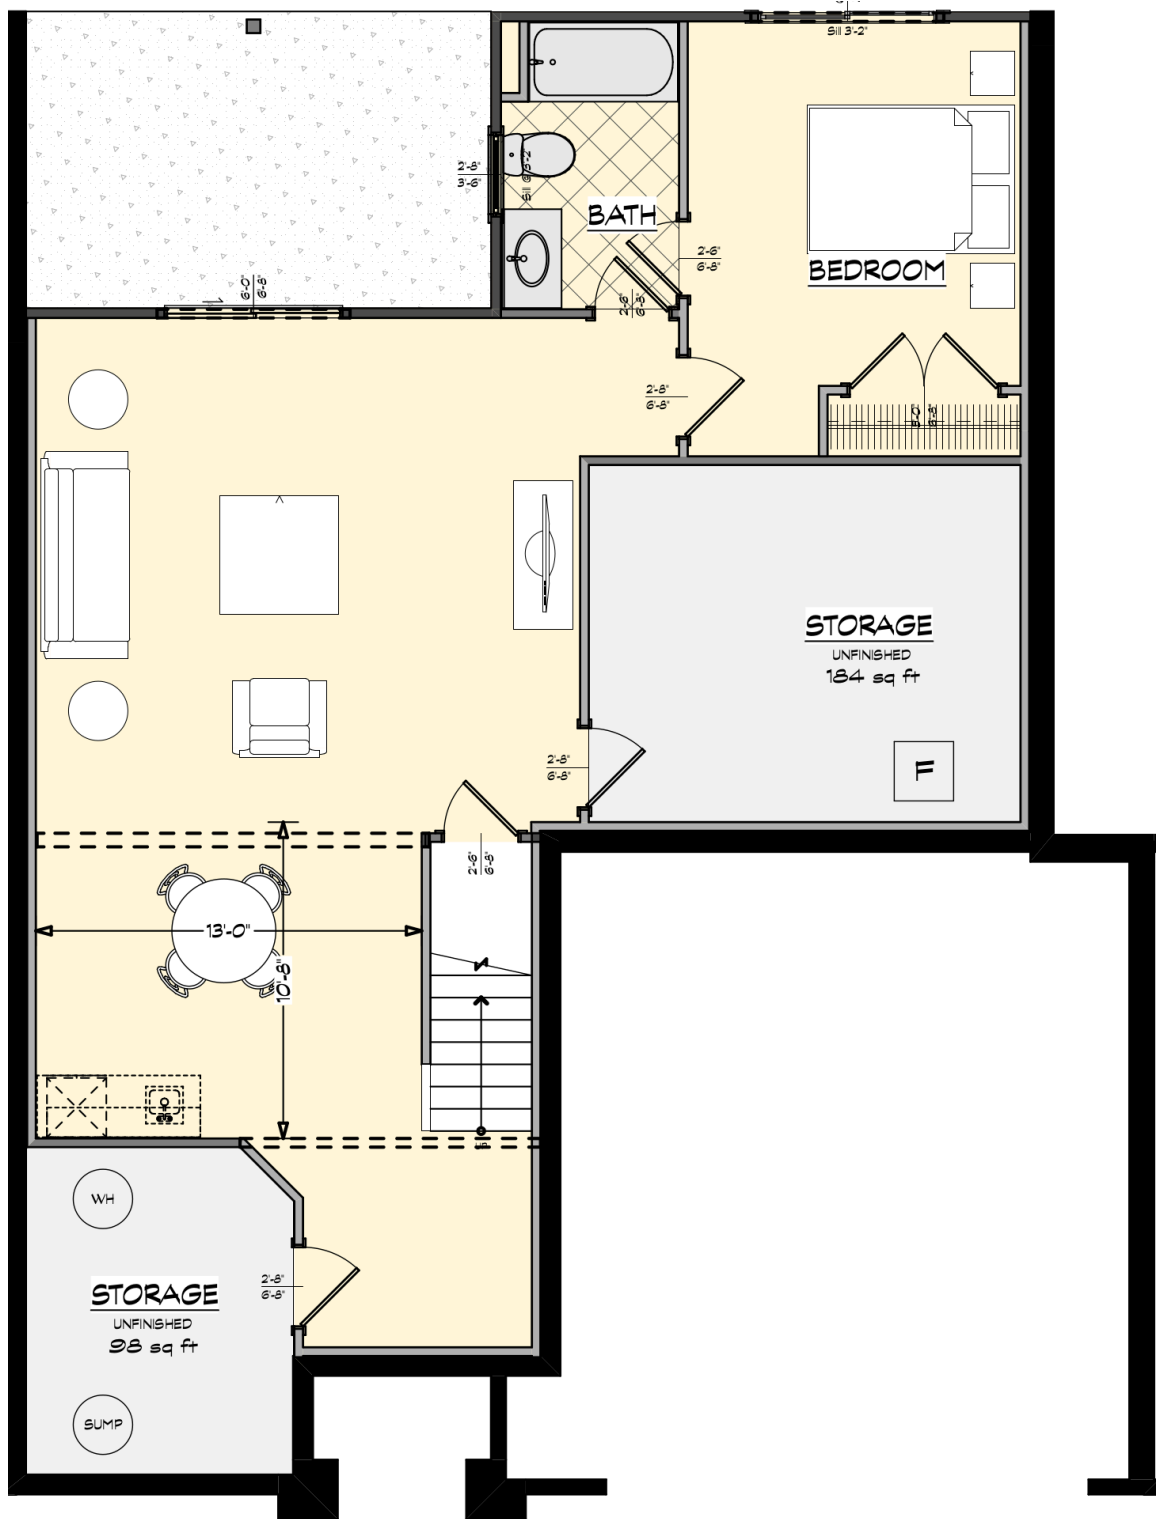

Keystone-1174

Quad Condominium
Lower Level, Inside Unit
857 Square Feet

Renderings shown are conceptual and may vary in detail from plans and specifications. All dimensions shown are approximate. Redstone Homes reserves the right to make changes if necessary to improve our product. ©2019 Redstone Homes. All rights reserved.