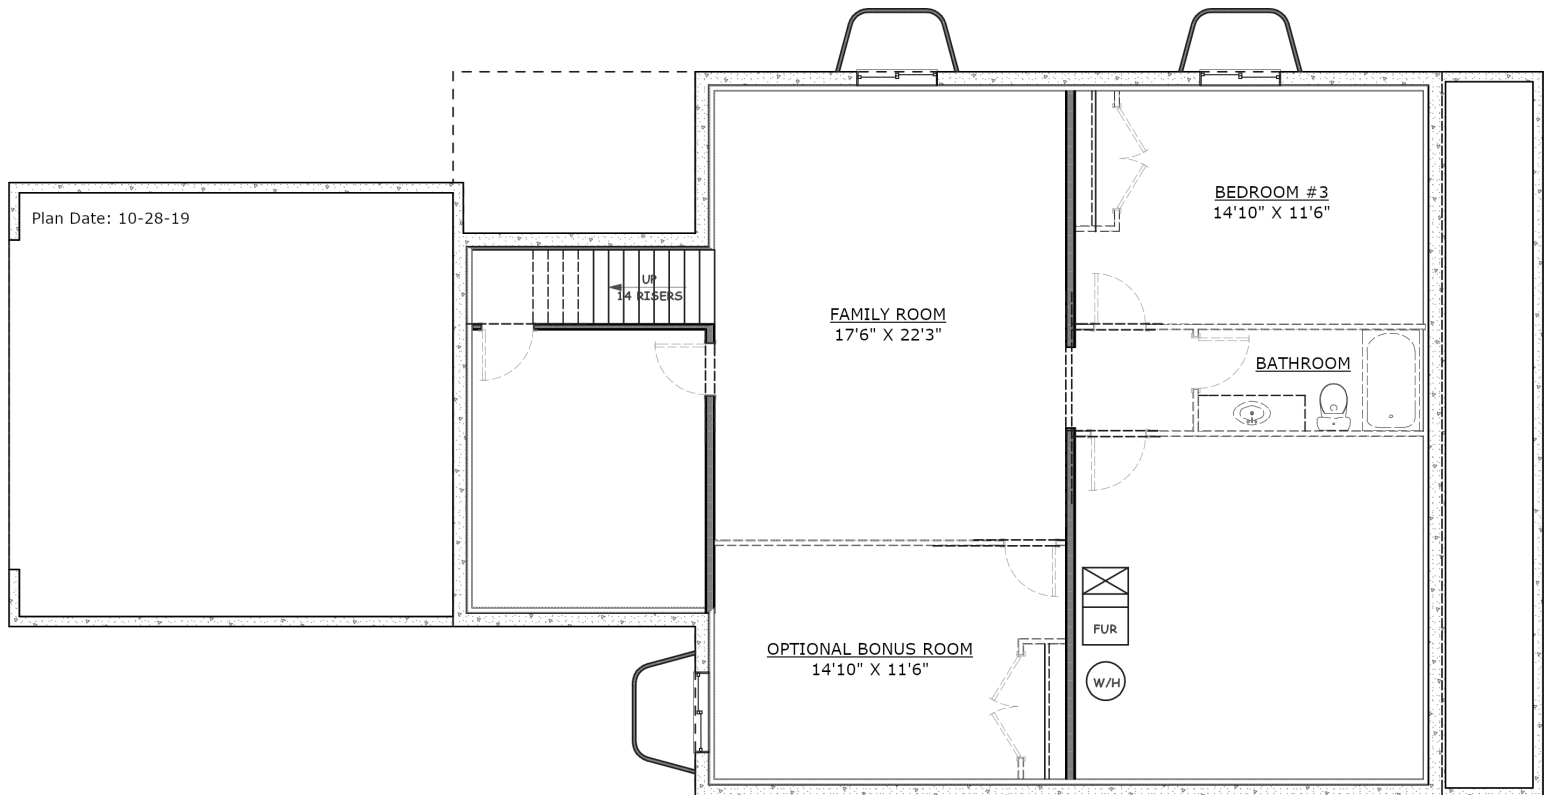

Haven-1560

Stand-Alone Condominium Lower Level

Square Feet: 1,560 Total

Optional Finished Square Feet: 710

Optional Bonus Room Square Feet: 198

Renderings shown are conceptual and may vary in detail from plans and specifications. All dimensions shown are approximate. Redstone Homes reserves the right to make changes if necessary to improve our product. ©2019 Redstone Homes. All rights reserved.