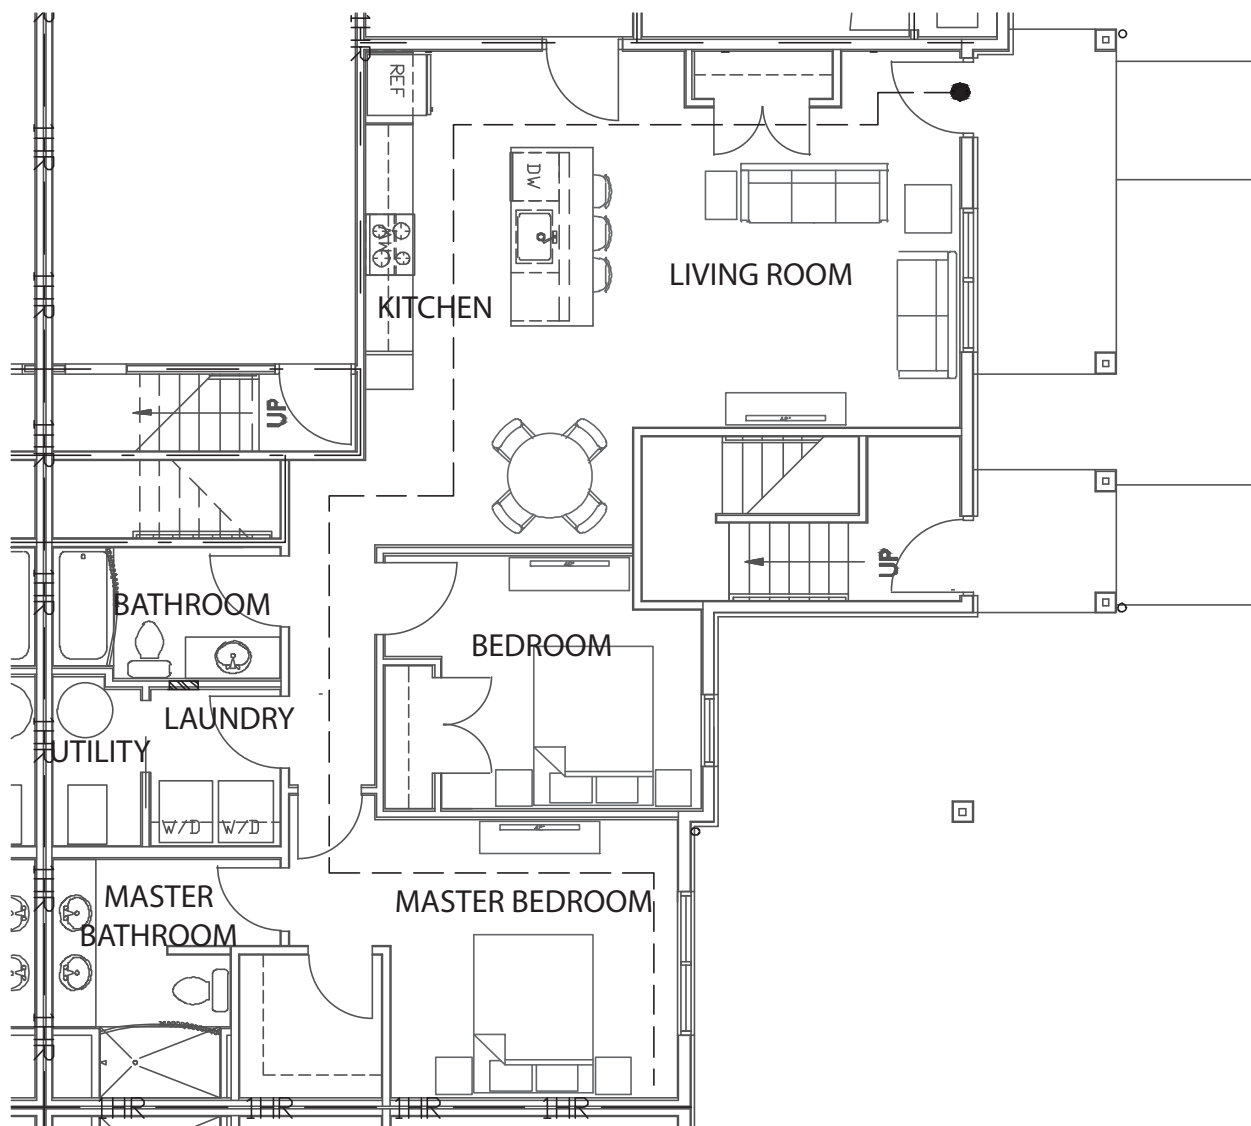

Veranda-1123

Stacked Condominium Floor Plan

First Level Unit

1,123 Square Feet

3330 Grand Ridge Dr NE
Grand Rapids, MI 49525

redstone-group.com

facebook.com/redstonehomes

Renderings shown are conceptual and may vary in detail from plans and specifications. All dimensions shown are approximate. Redstone Homes reserves the right to make changes if necessary to improve our product.