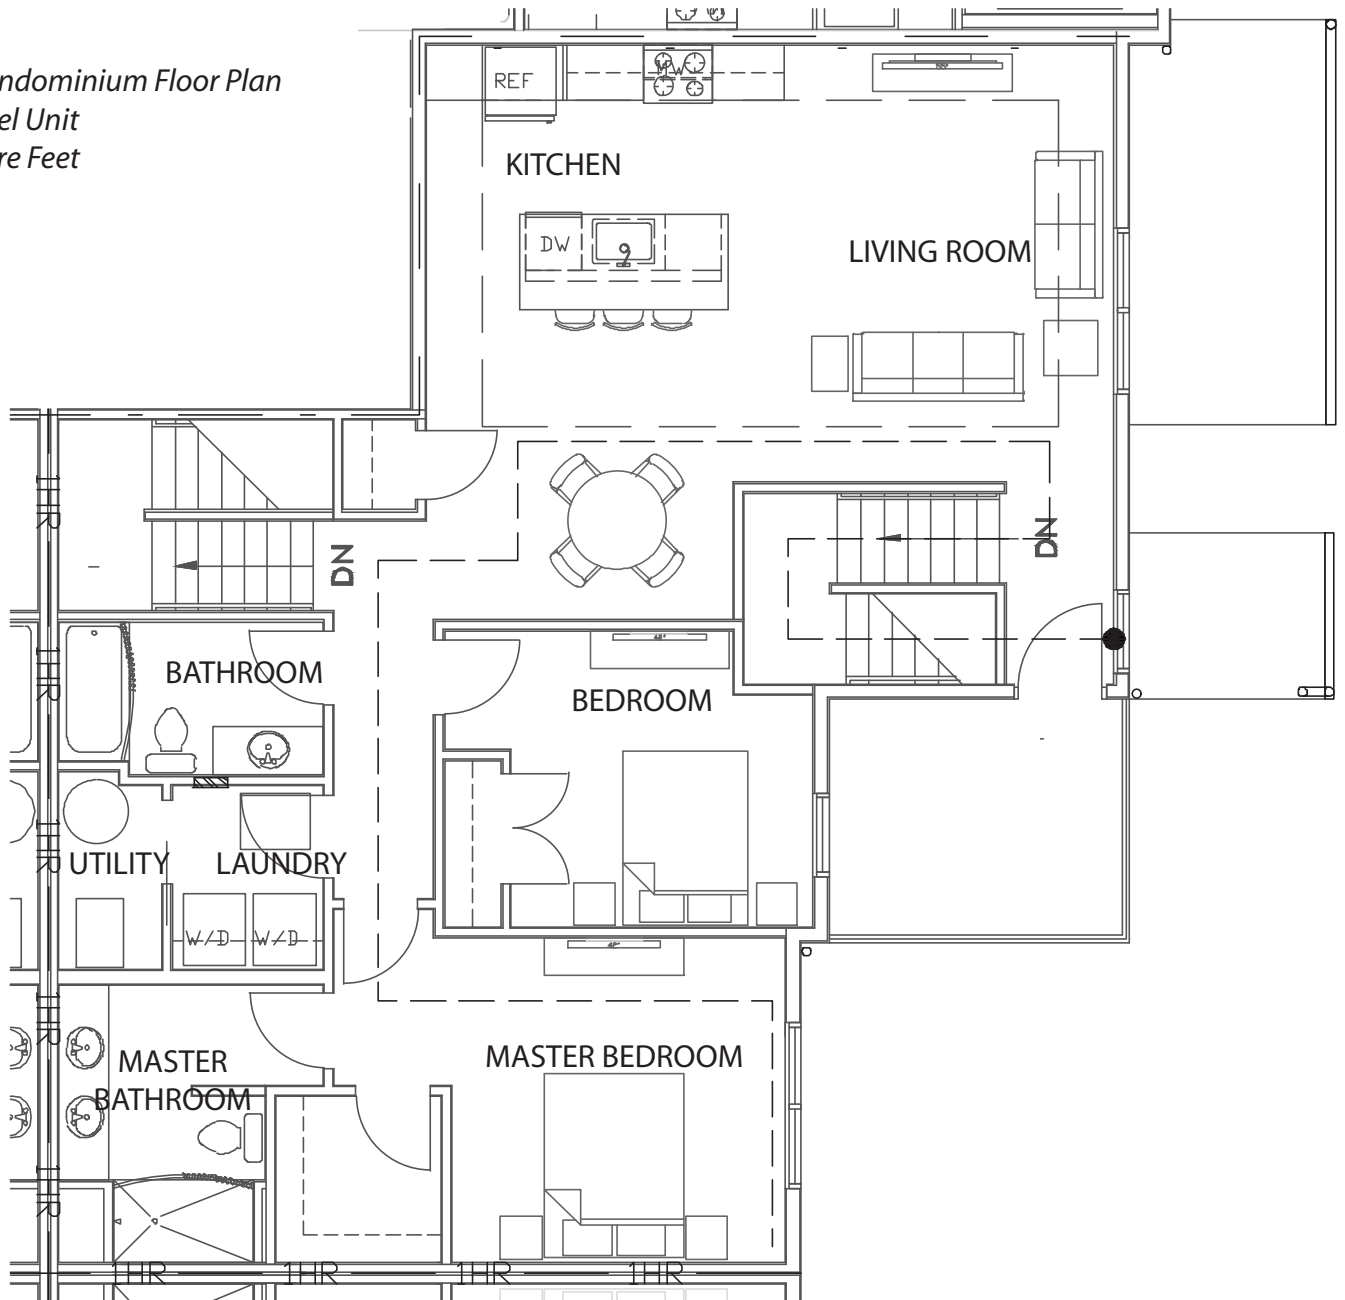

Pinnacle-1471

Stacked Condominium Floor Plan
Second Level Unit
1,471 Square Feet

3330 Grand Ridge Dr NE
Grand Rapids, MI 49525

redstone-group.com
facebook.com/redstonehomes

Renderings shown are conceptual and may vary in detail from plans and specifications. All dimensions shown are approximate. Redstone Homes reserves the right to make changes if necessary to improve our product.