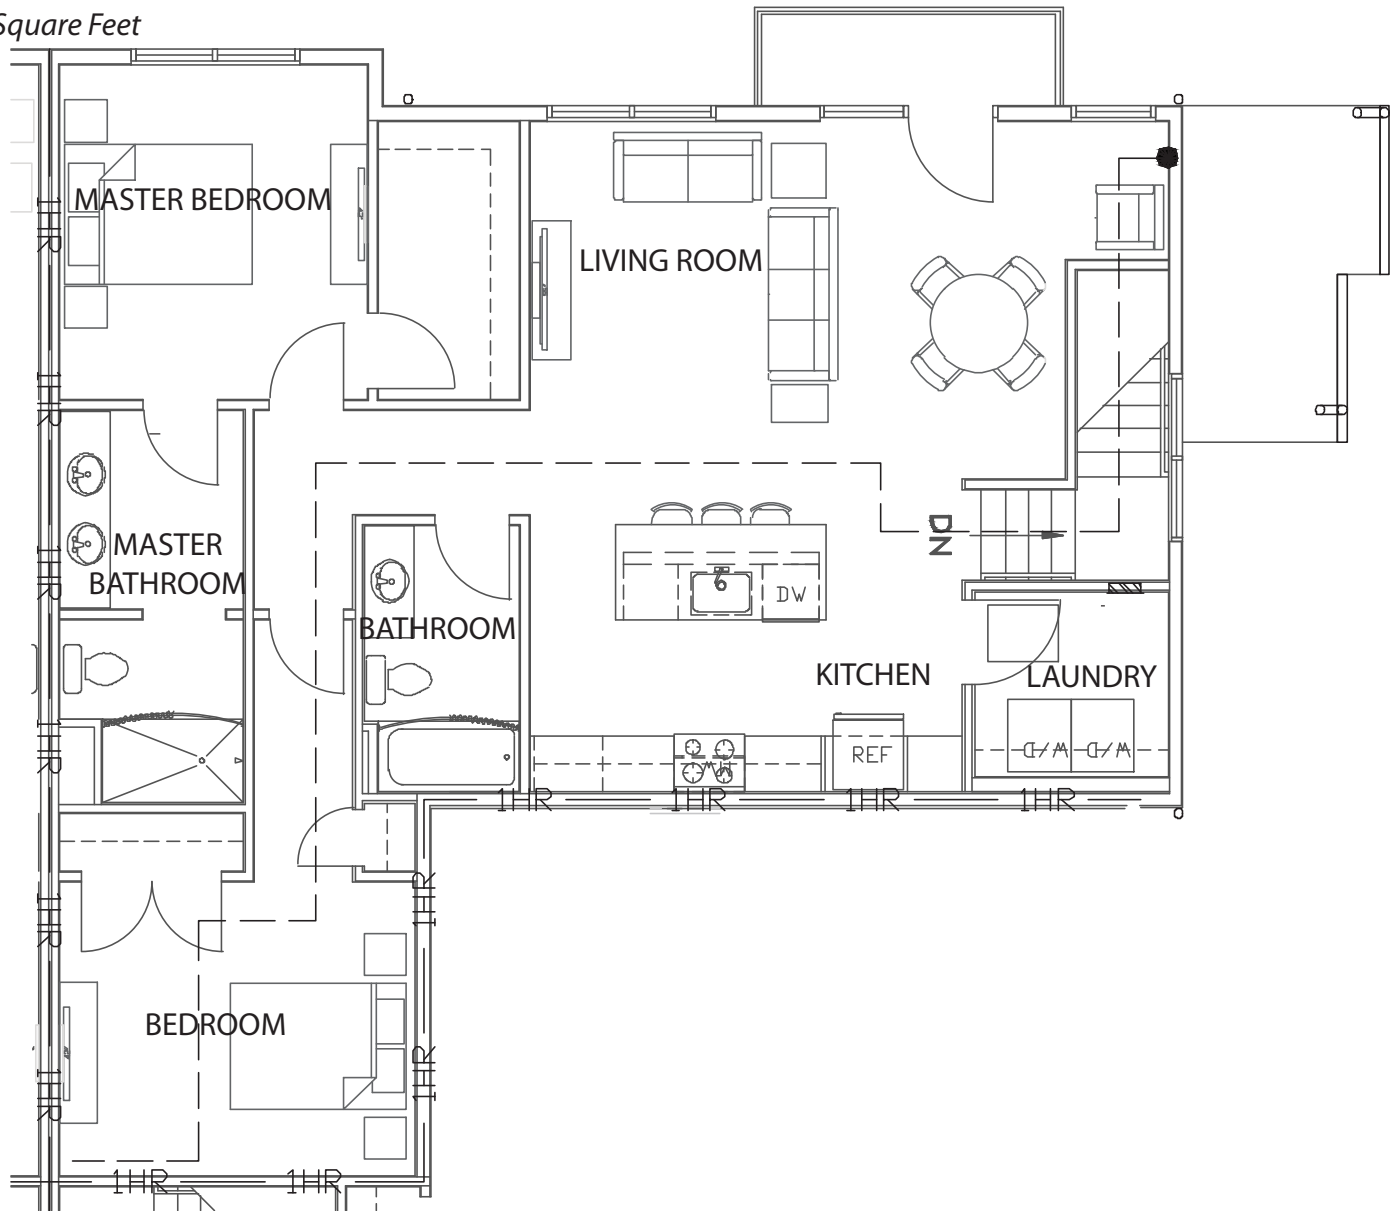

Apex-1245

Stacked Condominium Floor Plan

Second Level Unit

1,245 Square Feet

3330 Grand Ridge Dr NE
Grand Rapids, MI 49525

redstone-group.com
facebook.com/redstonehomes 

Renderings shown are conceptual and may vary in detail from plans and specifications. All dimensions shown are approximate. Redstone Homes reserves the right to make changes if necessary to improve our product.