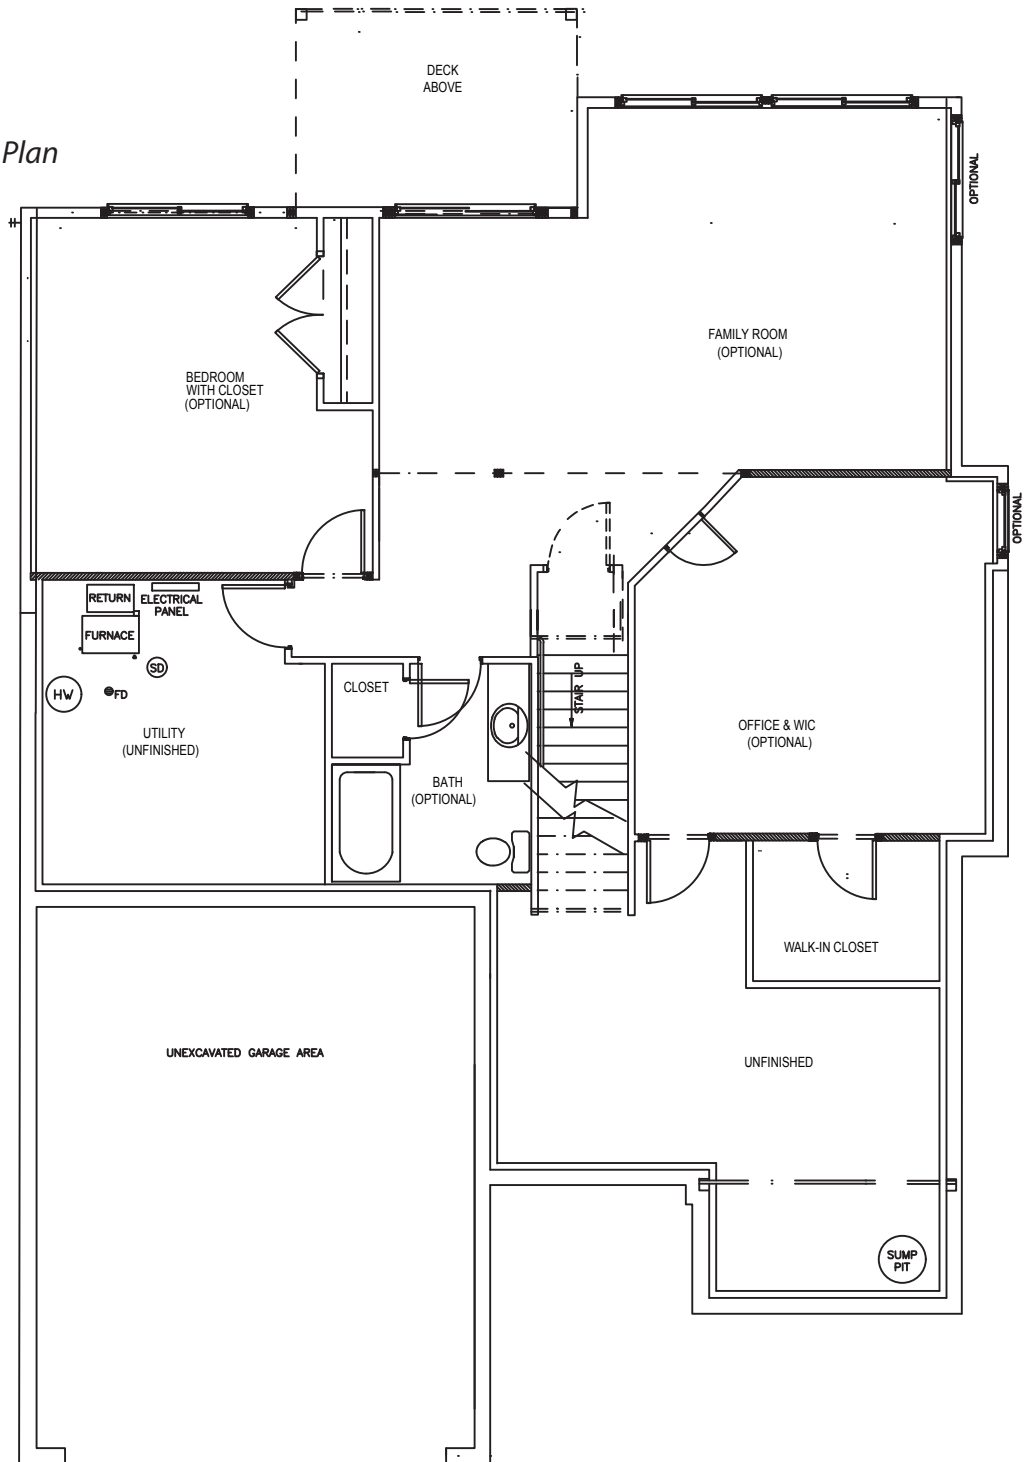

Sandstone-1610

Stand-Alone Condominium Floor Plan
Lower Level
1,610 Square Feet

3330 Grand Ridge Dr NE
Grand Rapids, MI 49525

redstone-group.com
facebook.com/redstonehomes 

Renderings shown are conceptual and may vary in detail from plans and specifications. All dimensions shown are approximate. Redstone Homes reserves the right to make changes if necessary to improve our product.