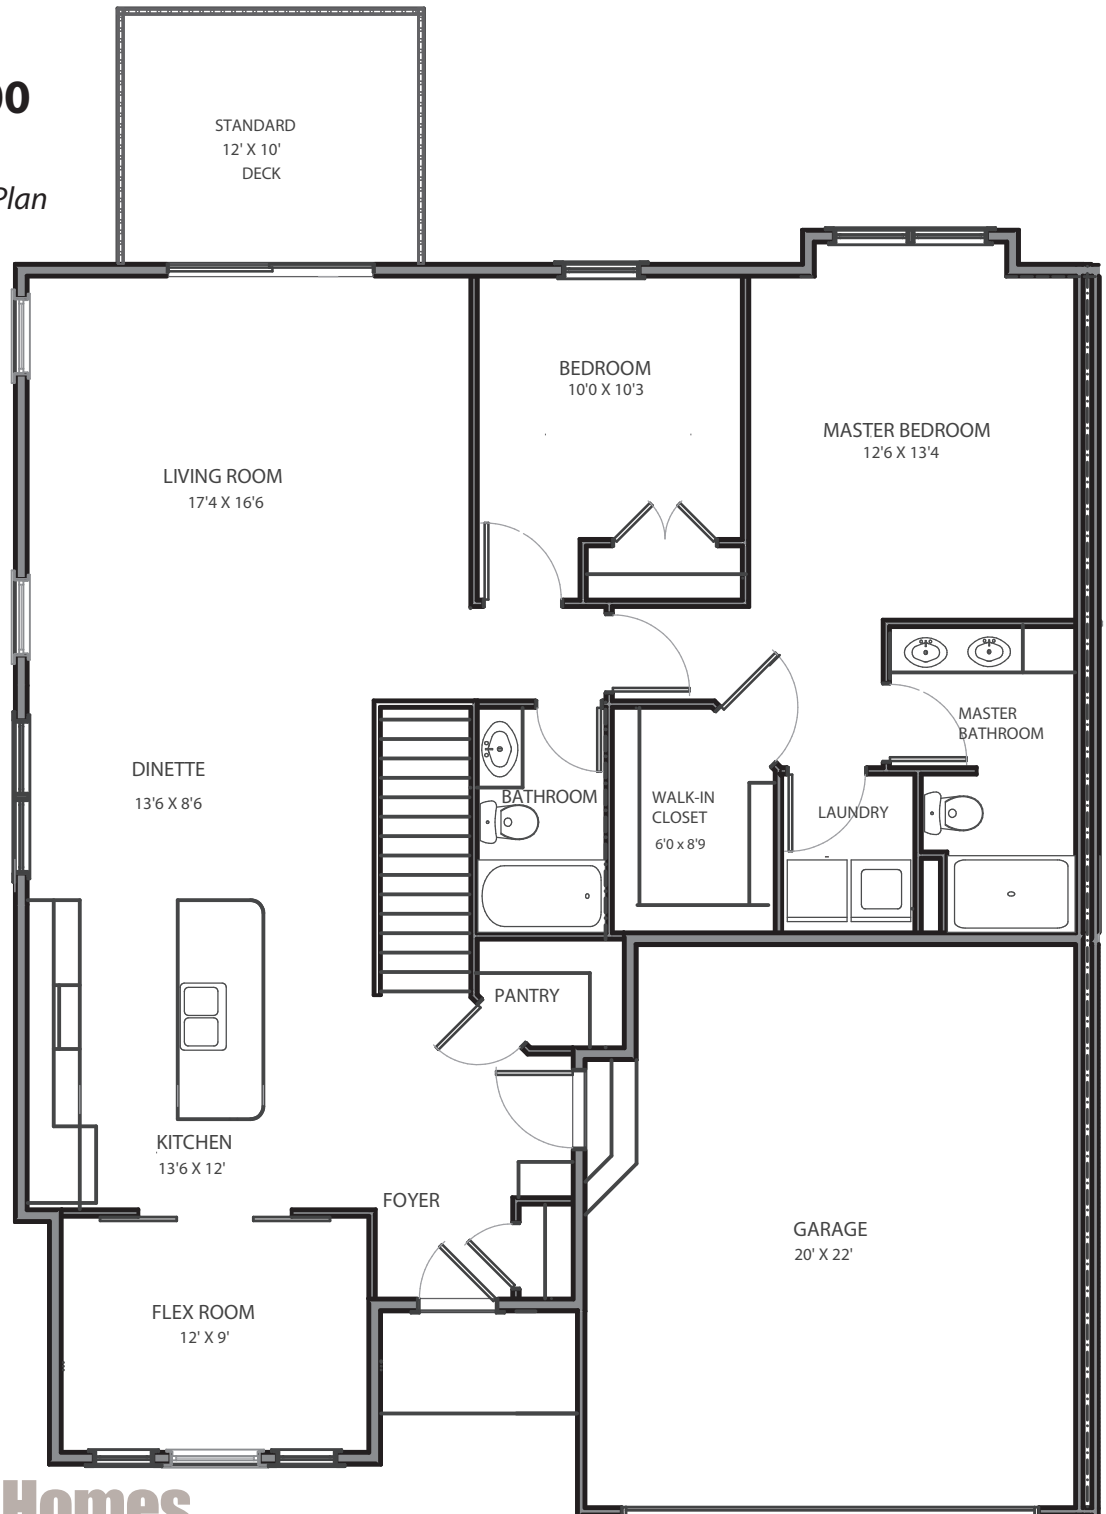

Hearthstone-1500

Ranch Condominium Floor Plan
End Unit Main Level
1,500 Square Feet

3330 Grand Ridge Dr NE
Grand Rapids, MI 49525

redstone-group.com
facebook.com/redstonehomes

Renderings shown are conceptual and may vary in detail from plans and specifications. All dimensions shown are approximate. Redstone Homes reserves the right to make changes if necessary to improve our product.