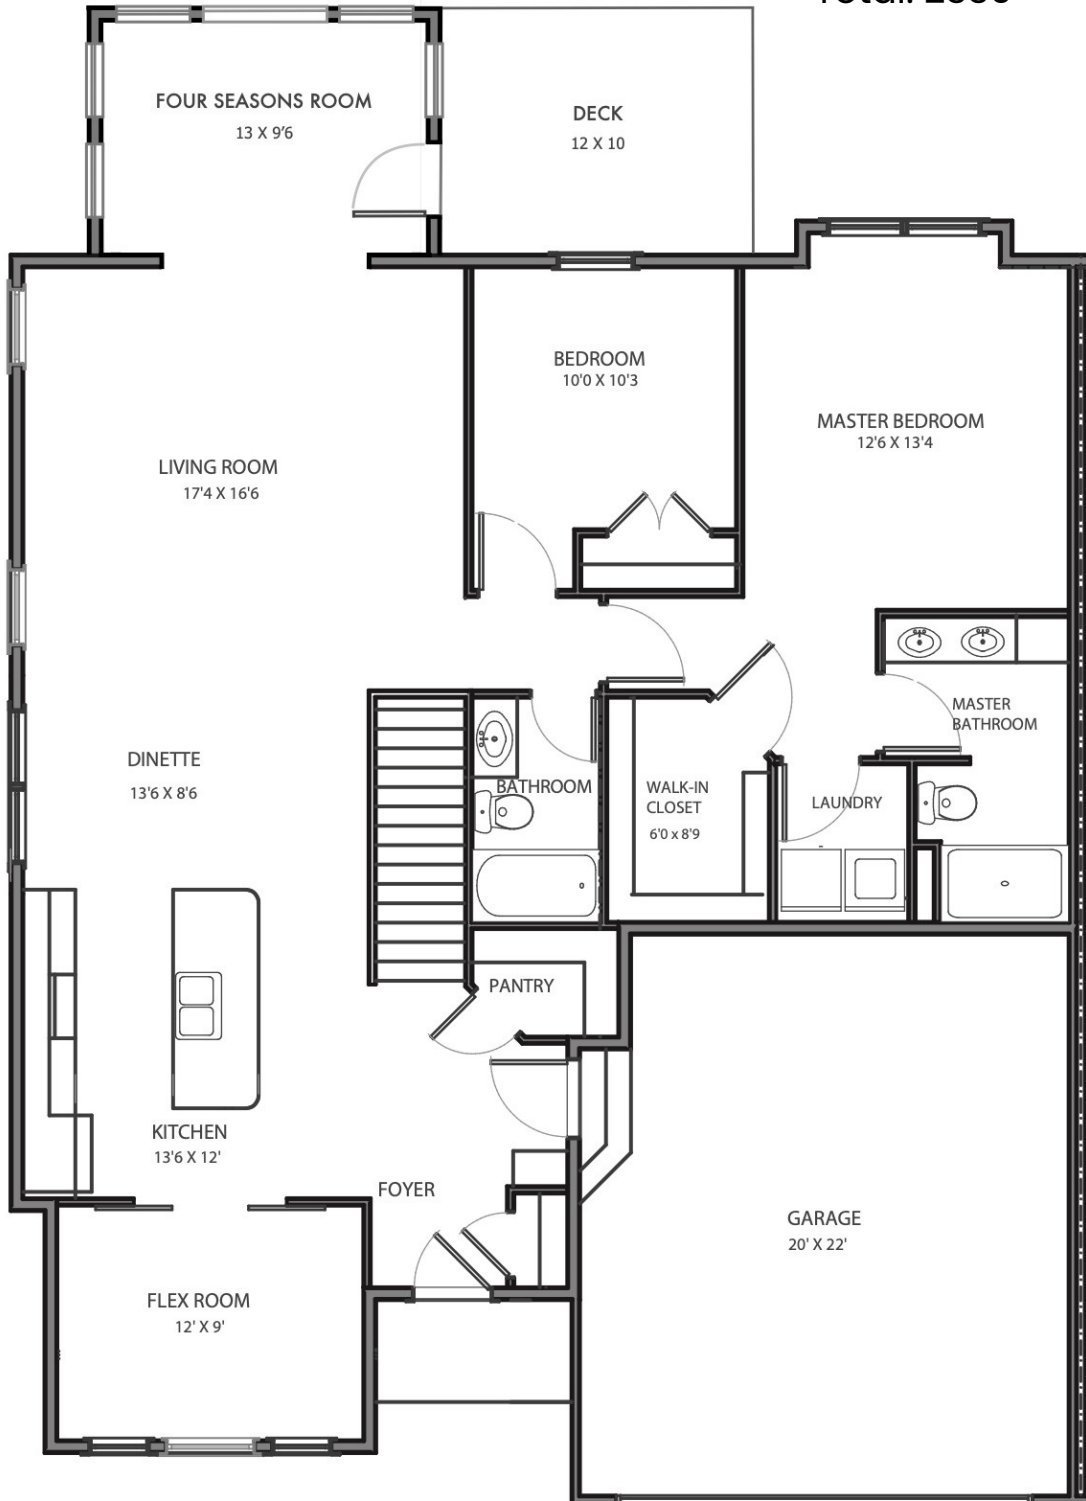

Hearthstone

Main Level Floor Plan
Ranch Condominium

Square Feet

Main Level: 1640
Lower Level: 690
Total: 2330

3330 Grand Ridge Dr NE, Grand Rapids MI 49525

Renderings shown are conceptual and may vary in detail from plans and specifications. All dimensions shown are approximate. Redstone Homes reserves the right to make changes if necessary to improve our product.