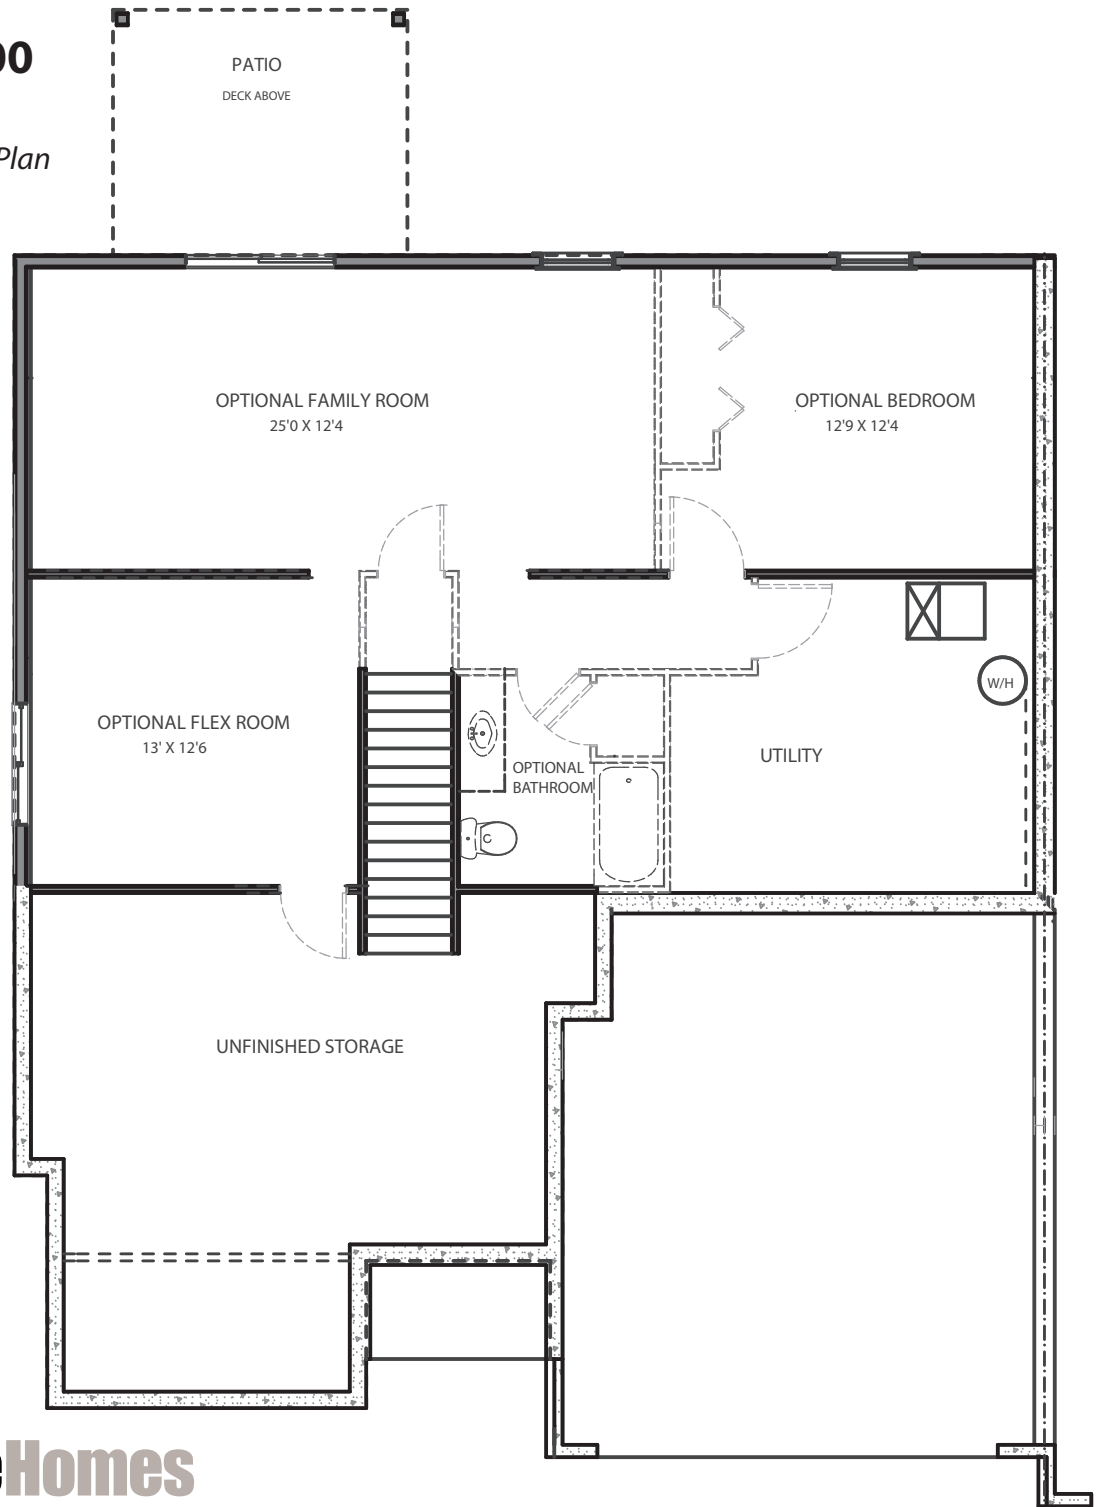

Hearthstone-1500

Ranch Condominium Floor Plan
End Unit Lower Level
1,500 Square Feet

3330 Grand Ridge Dr NE
Grand Rapids, MI 49525

redstone-group.com
facebook.com/redstonehomes

Renderings shown are conceptual and may vary in detail from plans and specifications. All dimensions shown are approximate. Redstone Homes reserves the right to make changes if necessary to improve our product.