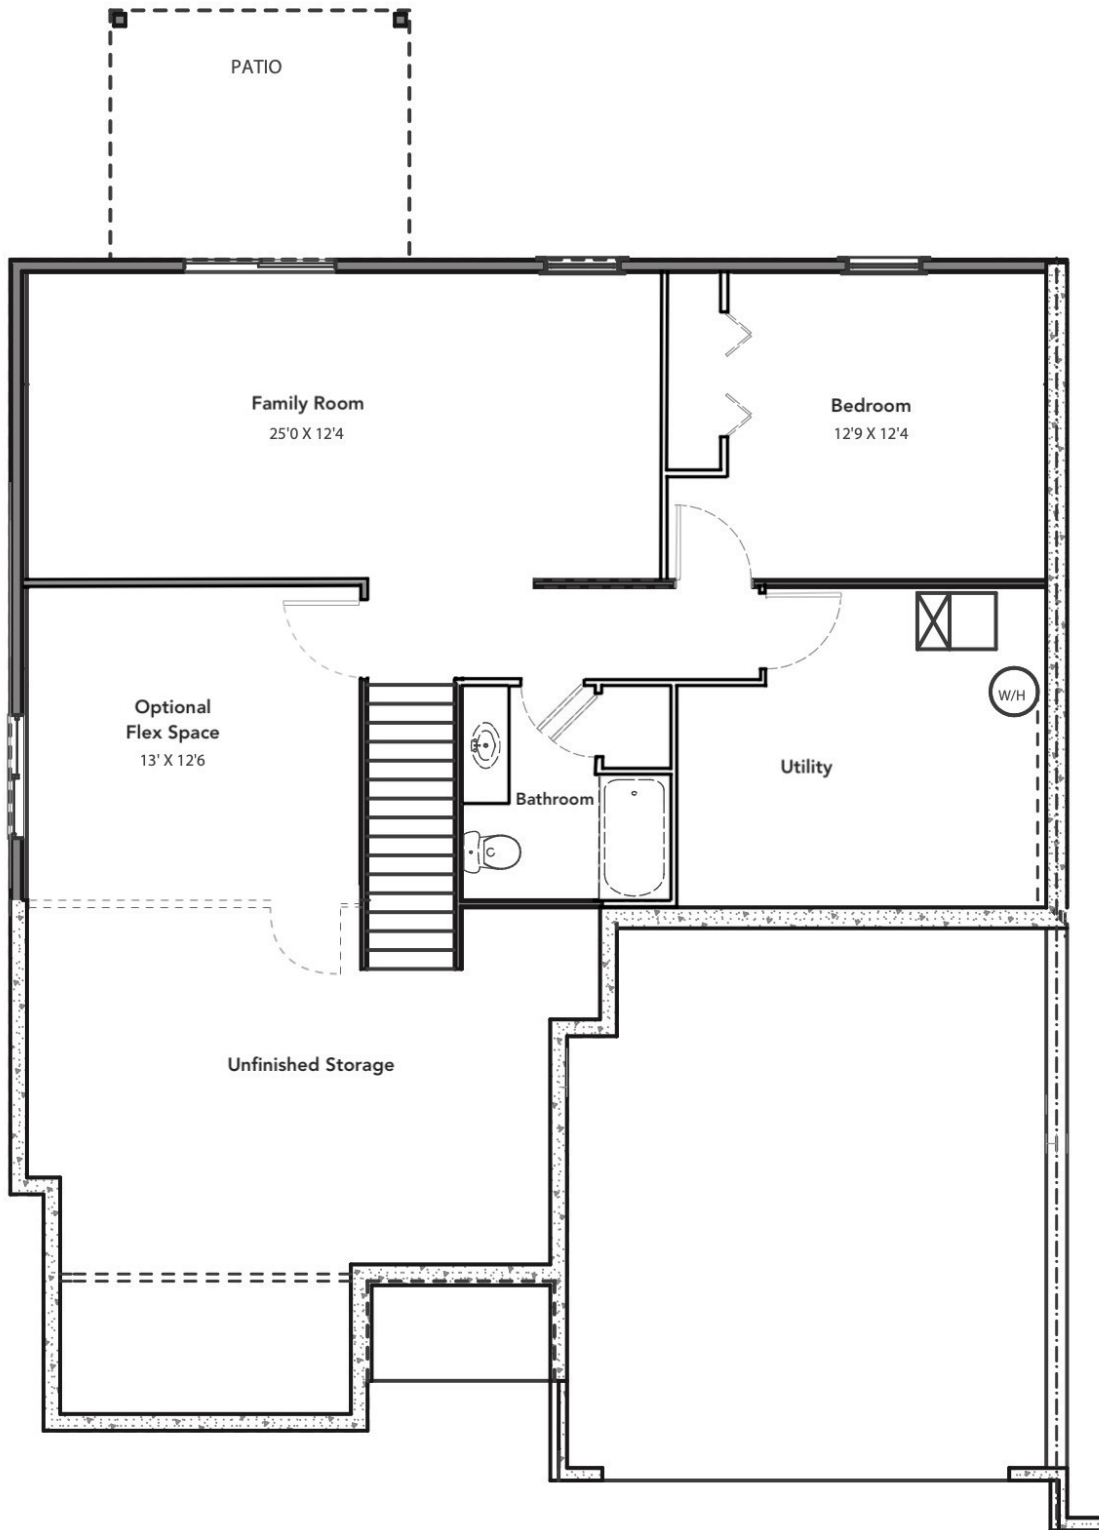

# Hearthstone

Lower Level Floor Plan  
Ranch Condominium

## Square Feet

Lower Level: 690  
Main Level: 1640  
Total: 2330

3330 Grand Ridge Dr NE, Grand Rapids MI 49525

Renderings shown are conceptual and may vary in detail from plans and specifications. All dimensions shown are approximate. Redstone Homes reserves the right to make changes if necessary to improve our product.