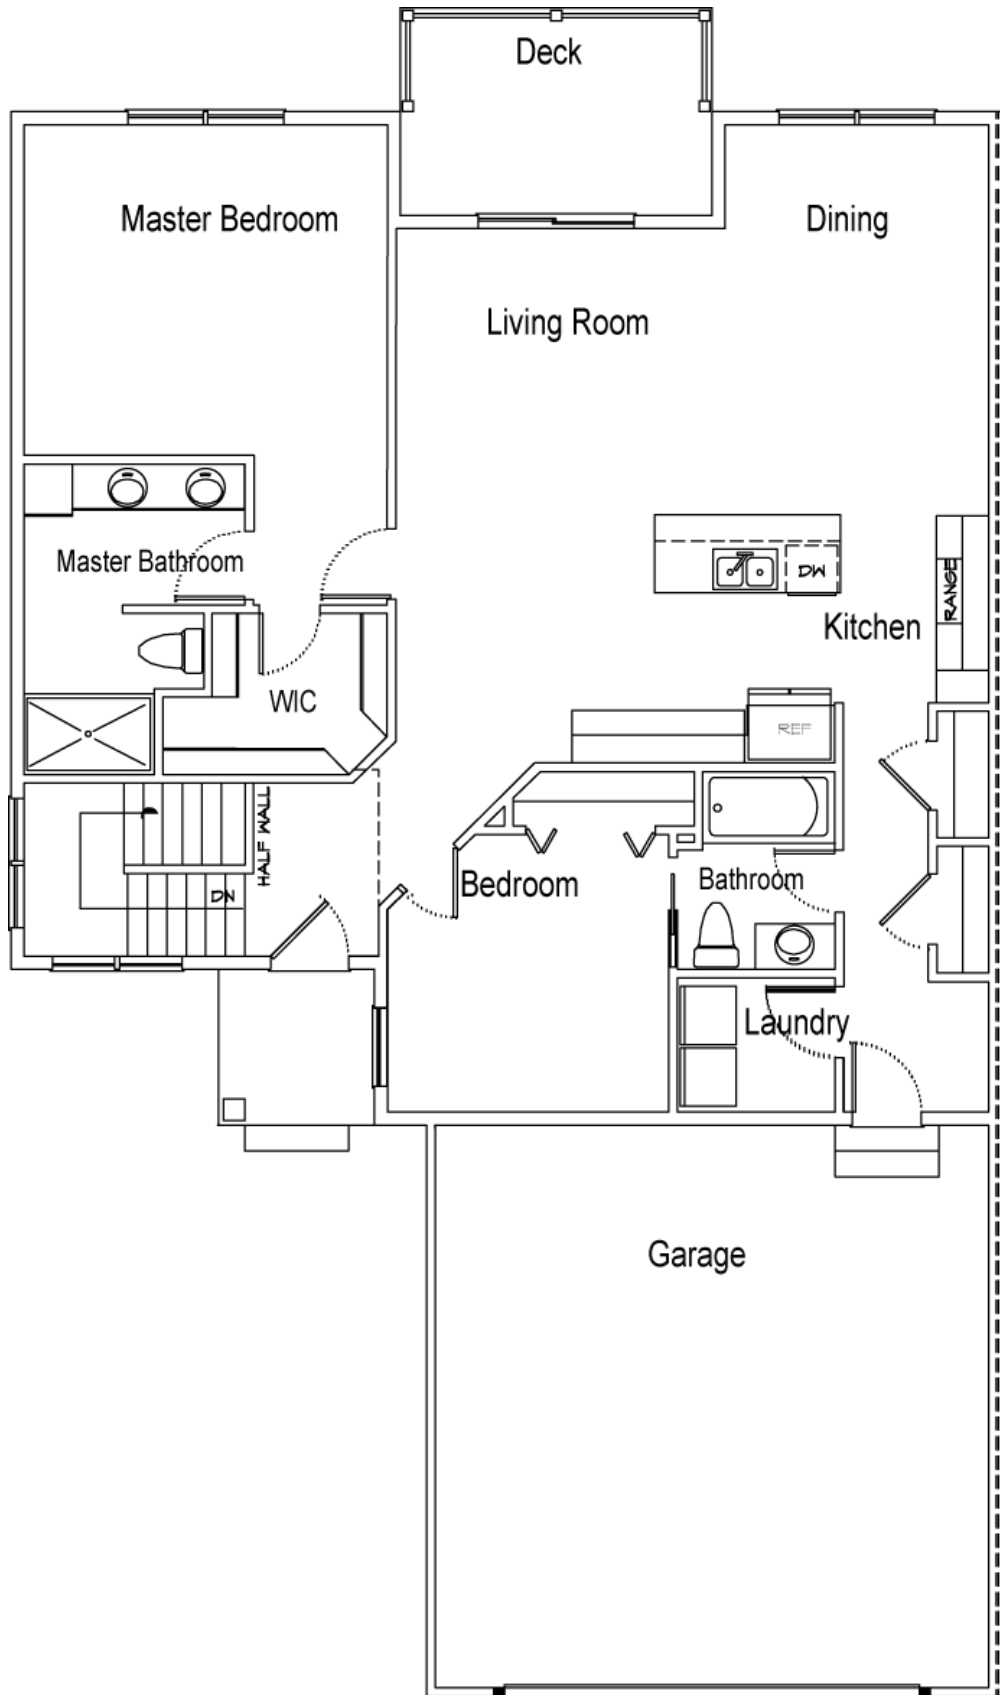

# Westview-1350

Ranch Condominium  
End Unit Main Level  
1,350 Square Feet

Renderings shown are conceptual and may vary in detail from plans and specifications. All dimensions shown are approximate. Redstone Homes reserves the right to make changes if necessary to improve our product. ©2019 Redstone Homes. All rights reserved.