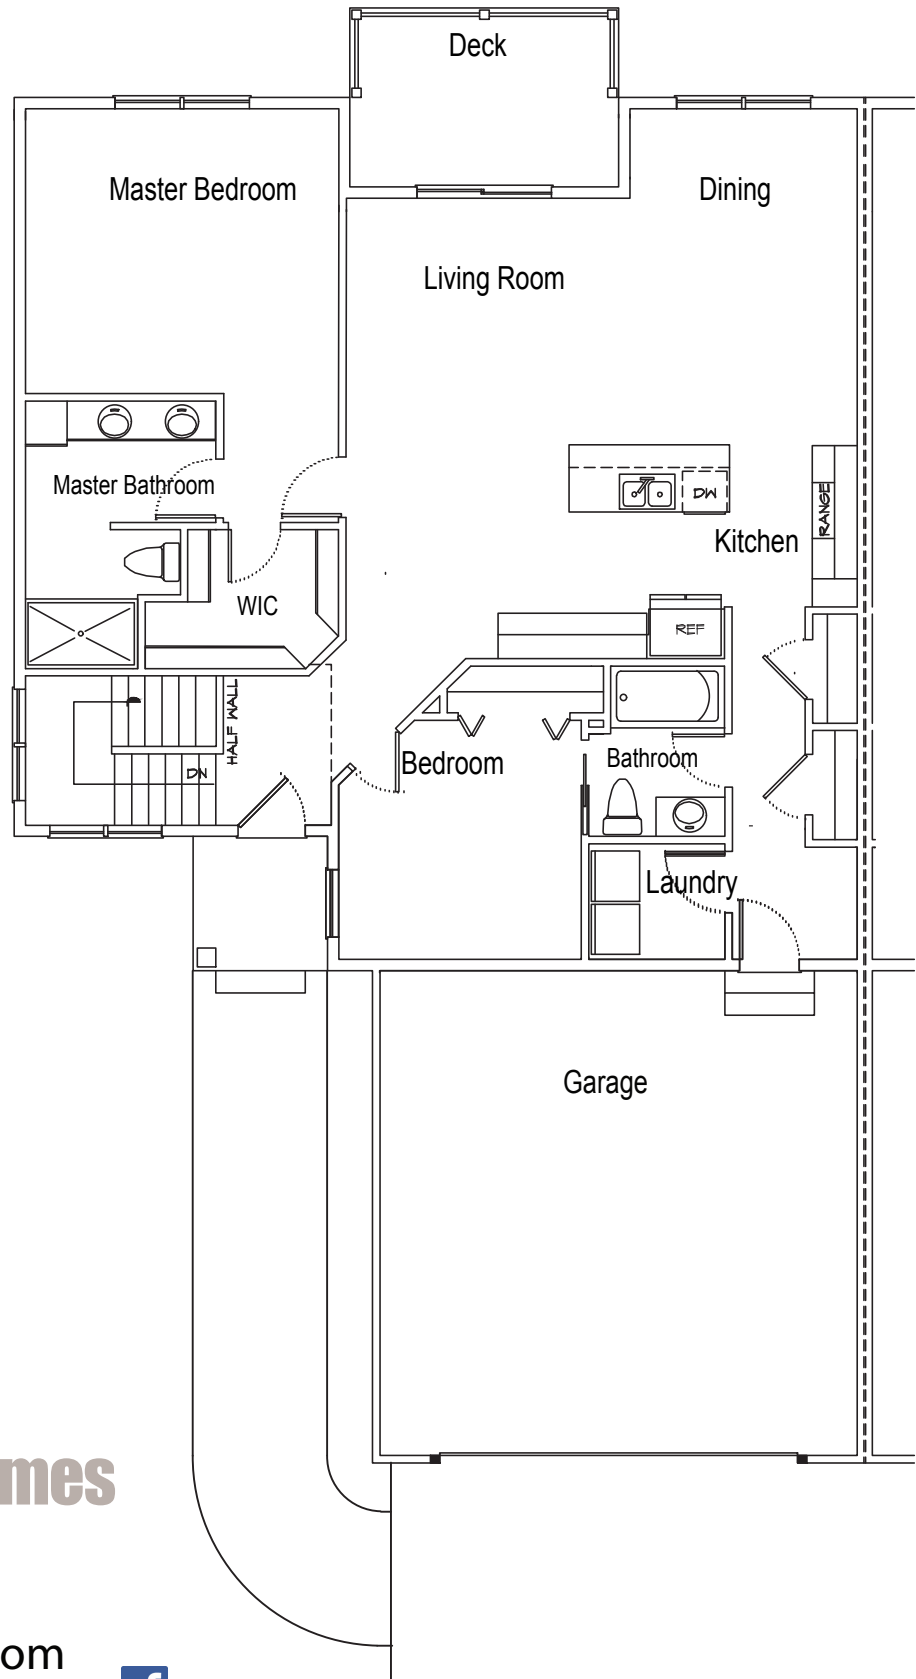

Westview-1350

Ranch Condominium Floor Plan
End Unit Main Level
1,350 Square Feet

3330 Grand Ridge Dr NE
Grand Rapids, MI 49525

redstone-group.com
facebook.com/redstonehomes

Renderings shown are conceptual and may vary in detail from plans and specifications. All dimensions shown are approximate. Redstone Homes reserves the right to make changes if necessary to improve our product.