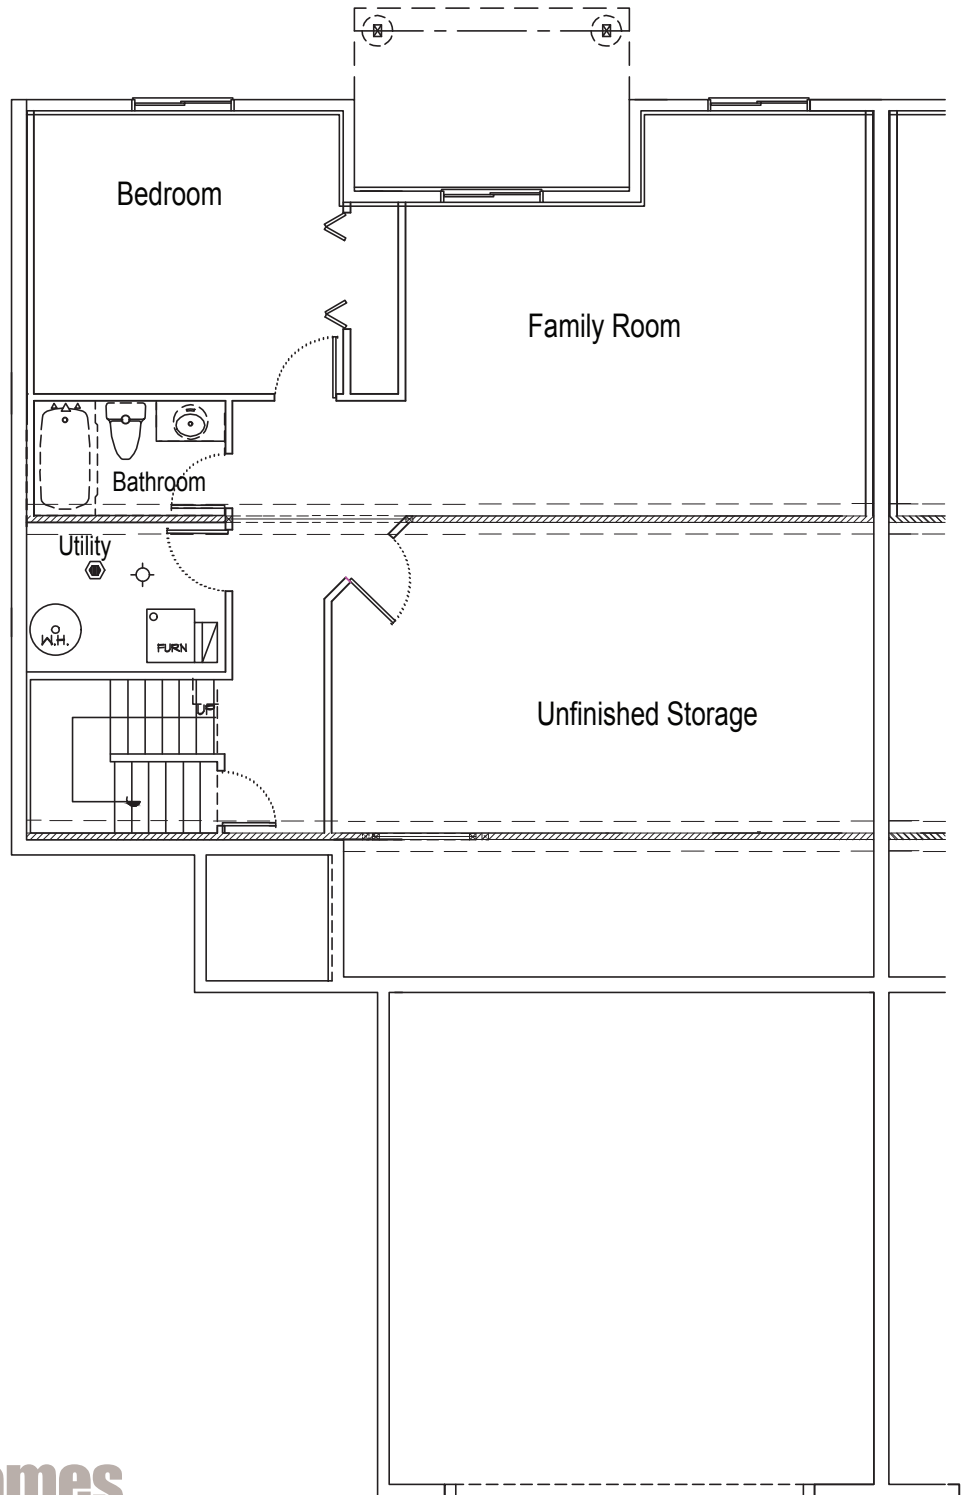

Westview-1350

Ranch Condominium Floor Plan
End Unit Lower Level
1,350 Square Feet

3330 Grand Ridge Dr NE
Grand Rapids, MI 49525

redstone-group.com
facebook.com/redstonehomes 

Renderings shown are conceptual and may vary in detail from plans and specifications. All dimensions shown are approximate. Redstone Homes reserves the right to make changes if necessary to improve our product.