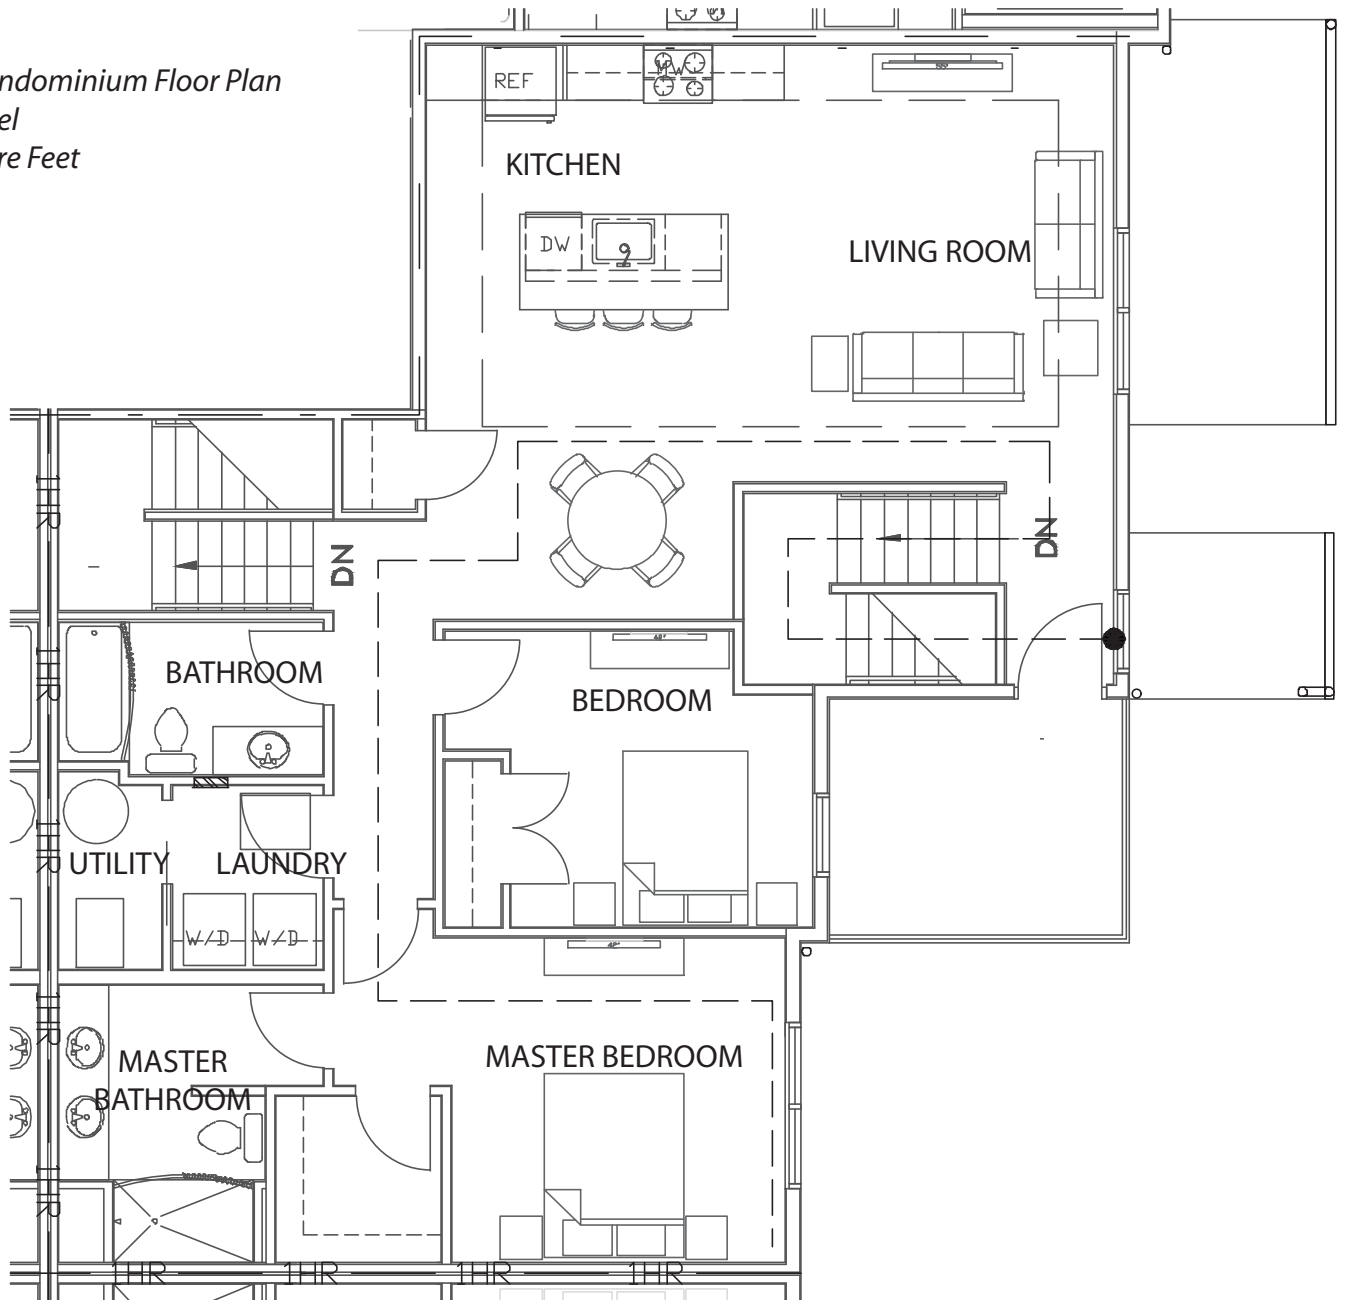

Pinnacle-1471

Stacked Condominium Floor Plan
Second Level
1,471 Square Feet

3330 Grand Ridge Dr NE
Grand Rapids, MI 49525

redstone-group.com
facebook.com/redstonehomes 

Renderings shown are conceptual and may vary in detail from plans and specifications. All dimensions shown are approximate. Redstone Homes reserves the right to make changes if necessary to improve our product.