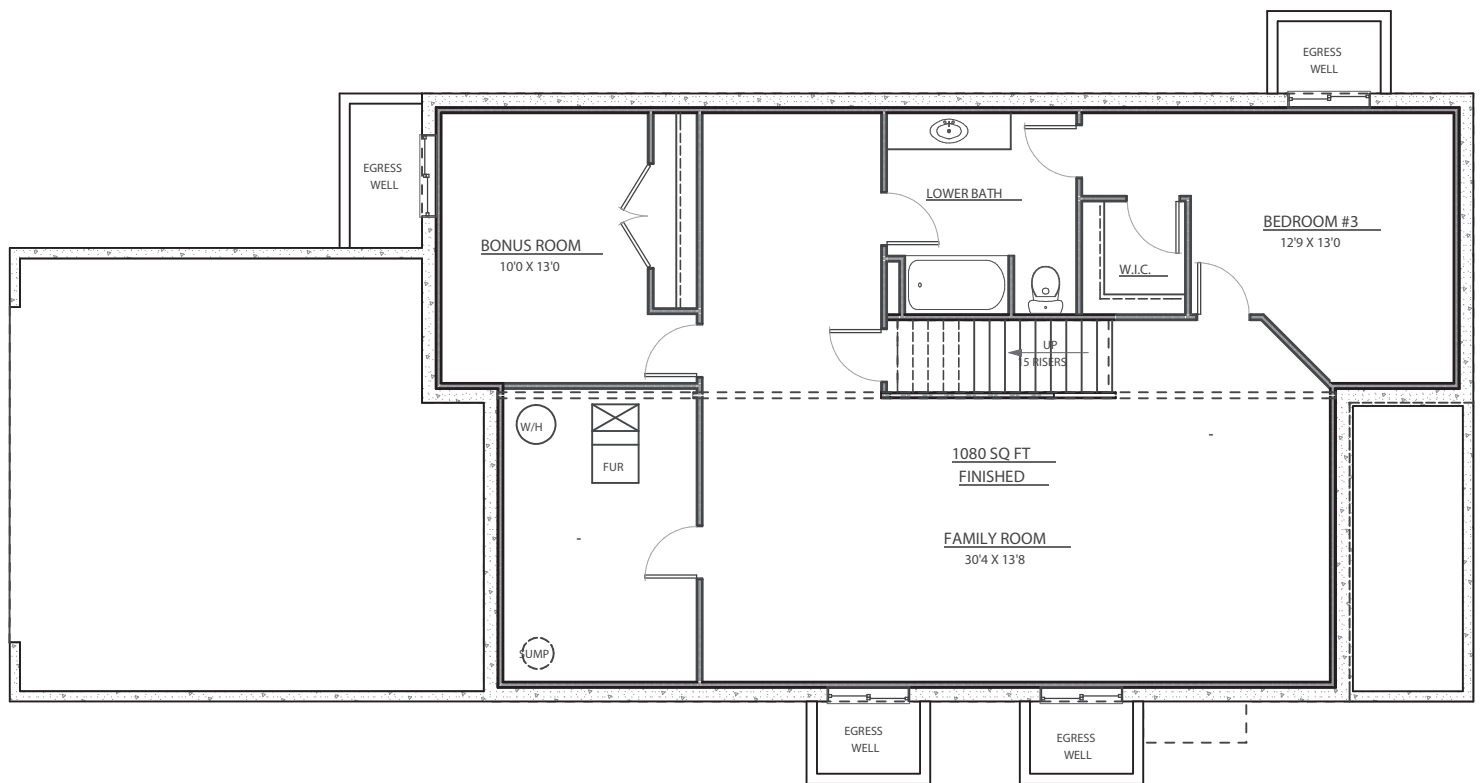

Homestead-1374

Stand-alone Condominium Floor Plan
Optional Finished Lower Level
1,080 Square Feet

3330 Grand Ridge Dr NE
Grand Rapids, MI 49525

redstone-group.com
facebook.com/redstonehomes

Renderings shown are conceptual and may vary in detail from plans and specifications. All dimensions shown are approximate. Redstone Homes reserves the right to make changes if necessary to improve our product.