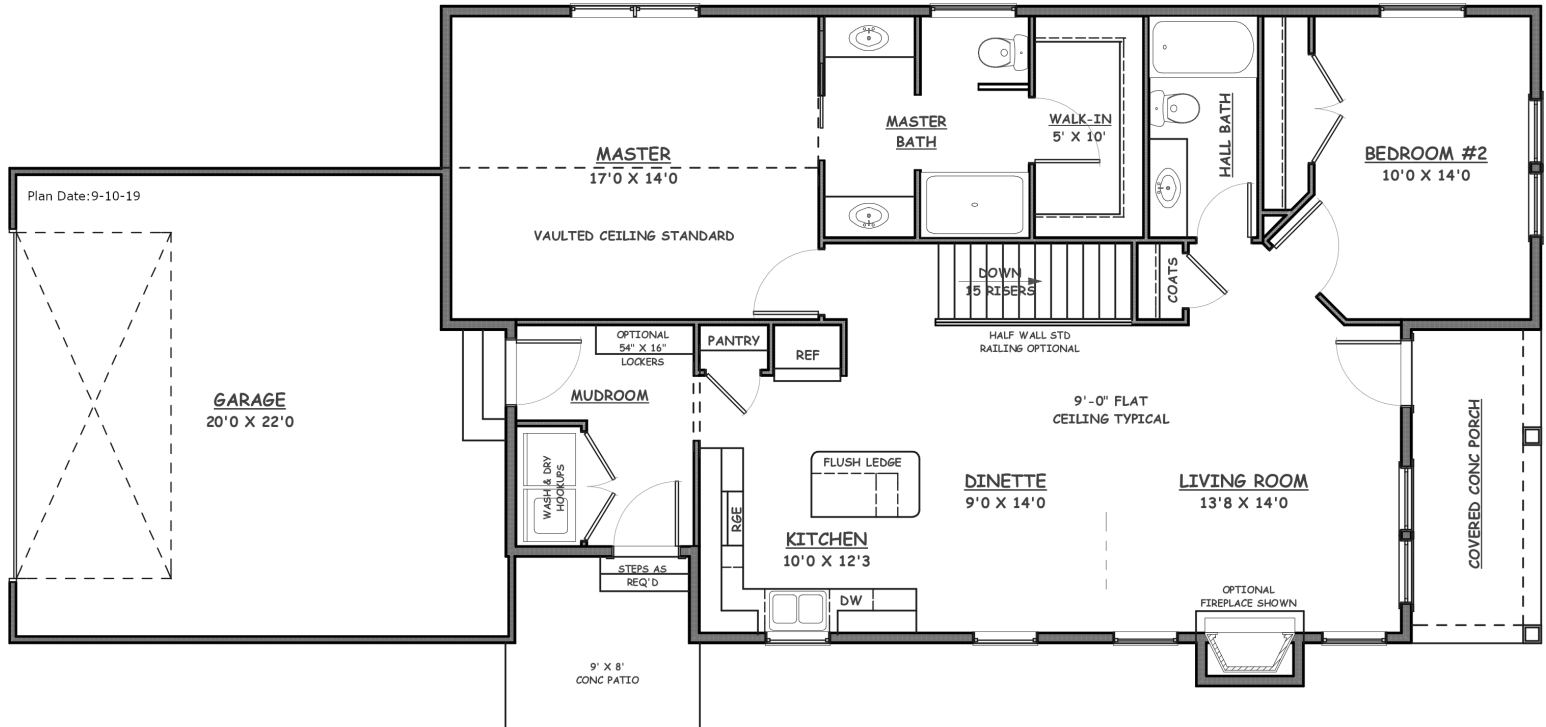

# Homestead-1374

## Stand-alone Condominium Main Level

Square Feet: 1,374

Shown with optional patio

Renderings shown are conceptual and may vary in detail from plans and specifications. All dimensions shown are approximate. Redstone Homes reserves the right to make changes if necessary to improve our product. ©2019 Redstone Homes. All rights reserved.