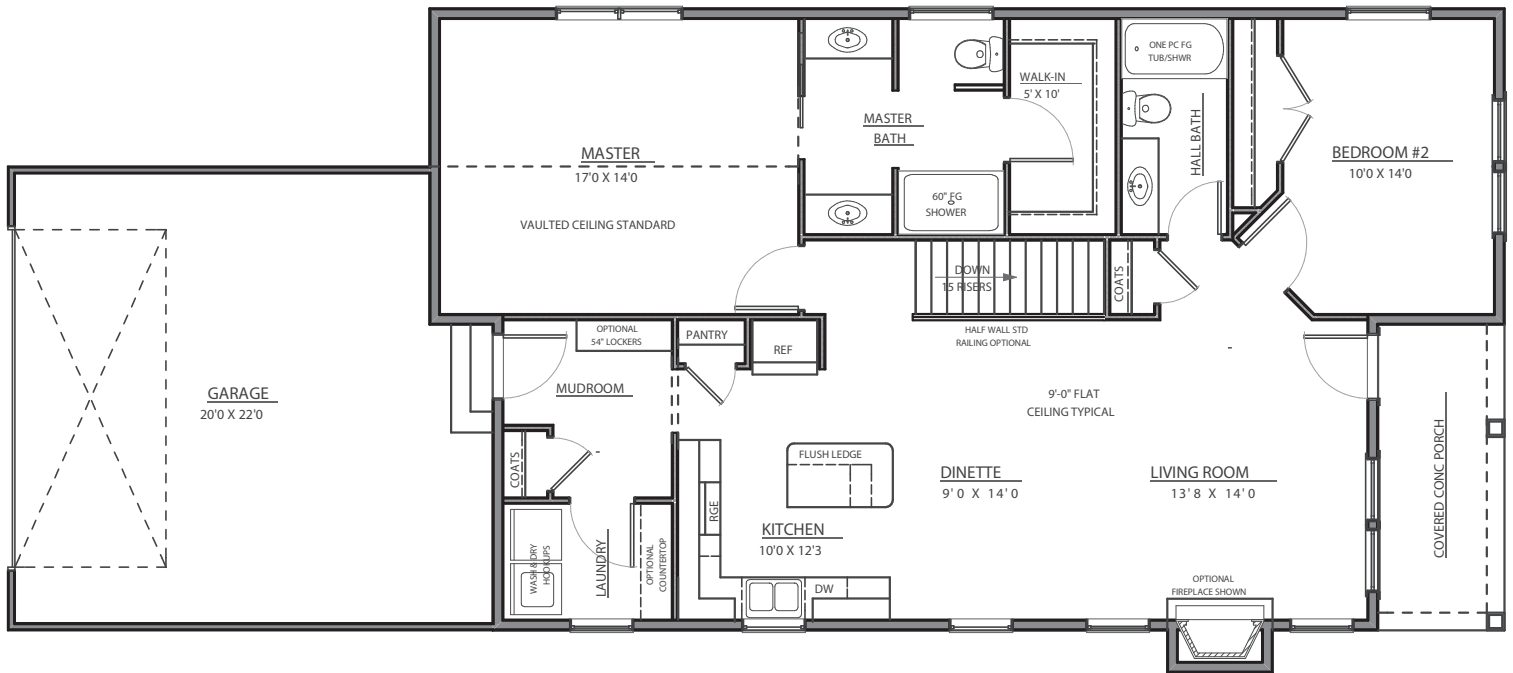

Homestead-1374

Stand-alone Condominium Floor Plan

Main Level

1,374 Square Feet

3330 Grand Ridge Dr NE
Grand Rapids, MI 49525

redstone-group.com
facebook.com/redstonehomes

Renderings shown are conceptual and may vary in detail from plans and specifications. All dimensions shown are approximate. Redstone Homes reserves the right to make changes if necessary to improve our product.