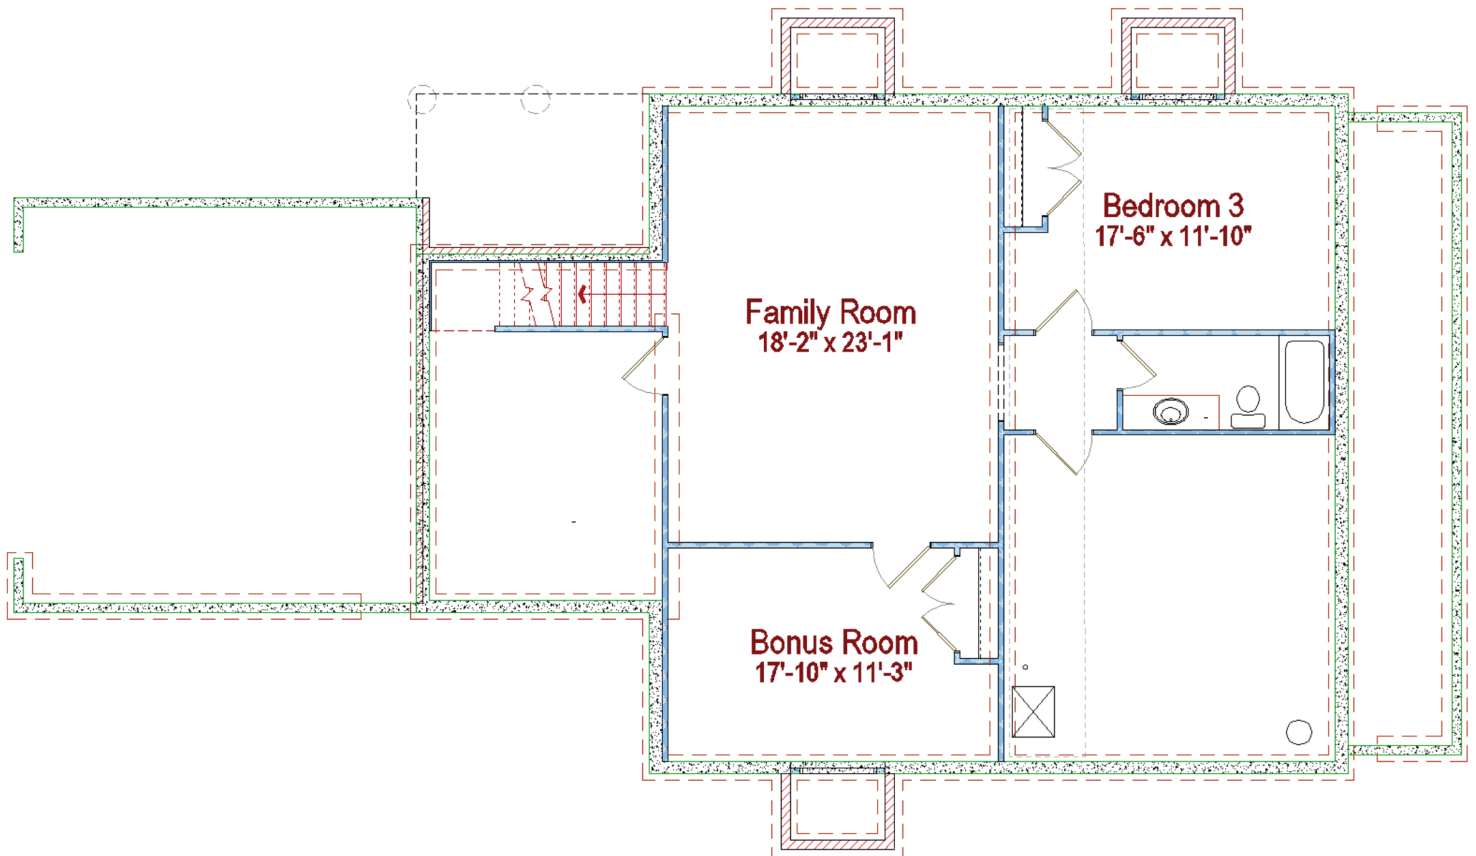

Haven-1560

Stand-alone Condominium Floor Plan
Optional Finished Lower Level

3330 Grand Ridge Dr NE
Grand Rapids, MI 49525

redstone-group.com
facebook.com/redstonehomes

Renderings shown are conceptual and may vary in detail from plans and specifications. All dimensions shown are approximate. Redstone Homes reserves the right to make changes if necessary to improve our product.