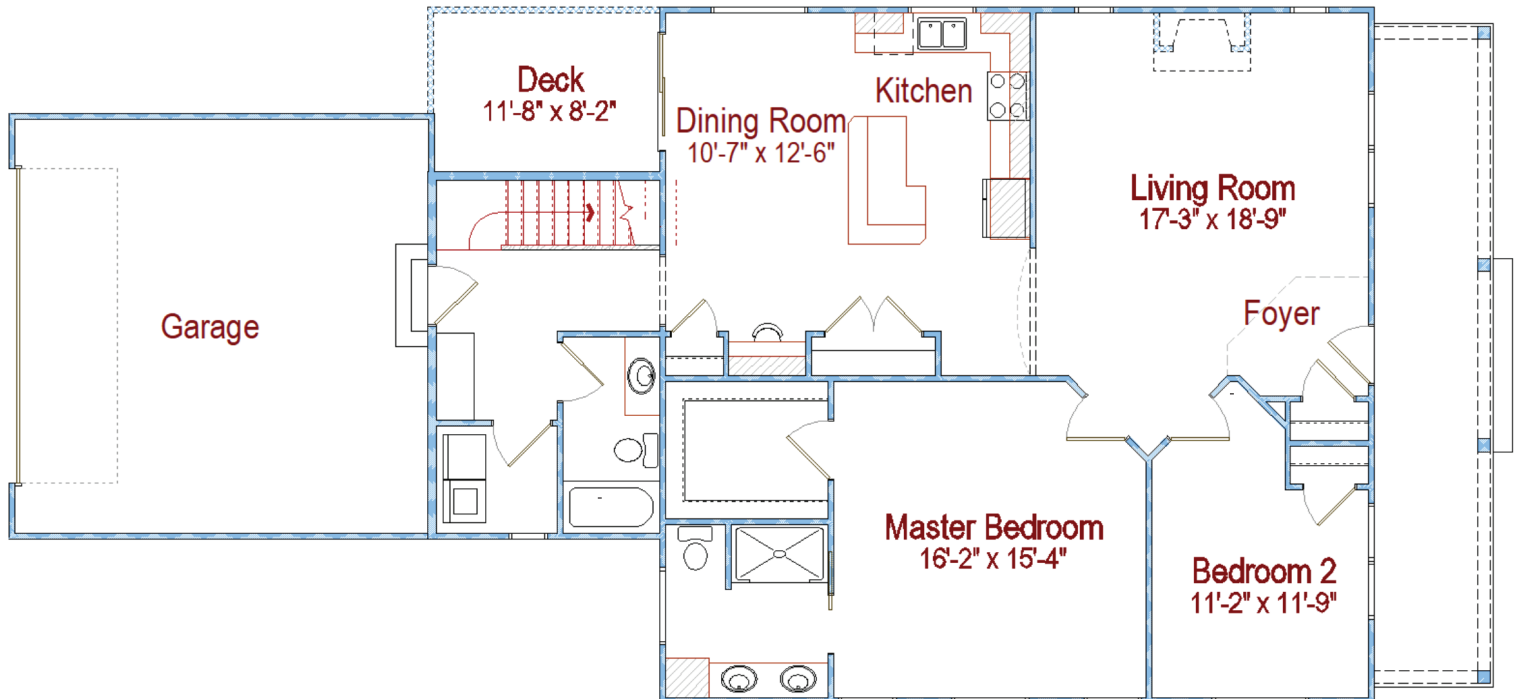

# Haven-1560

Stand-alone Condominium Floor Plan

Main Level

1,560 Square Feet

3330 Grand Ridge Dr NE  
Grand Rapids, MI 49525

[redstone-group.com](http://redstone-group.com)  
[facebook.com/redstonehomes](https://facebook.com/redstonehomes)

Renderings shown are conceptual and may vary in detail from plans and specifications. All dimensions shown are approximate. Redstone Homes reserves the right to make changes if necessary to improve our product.