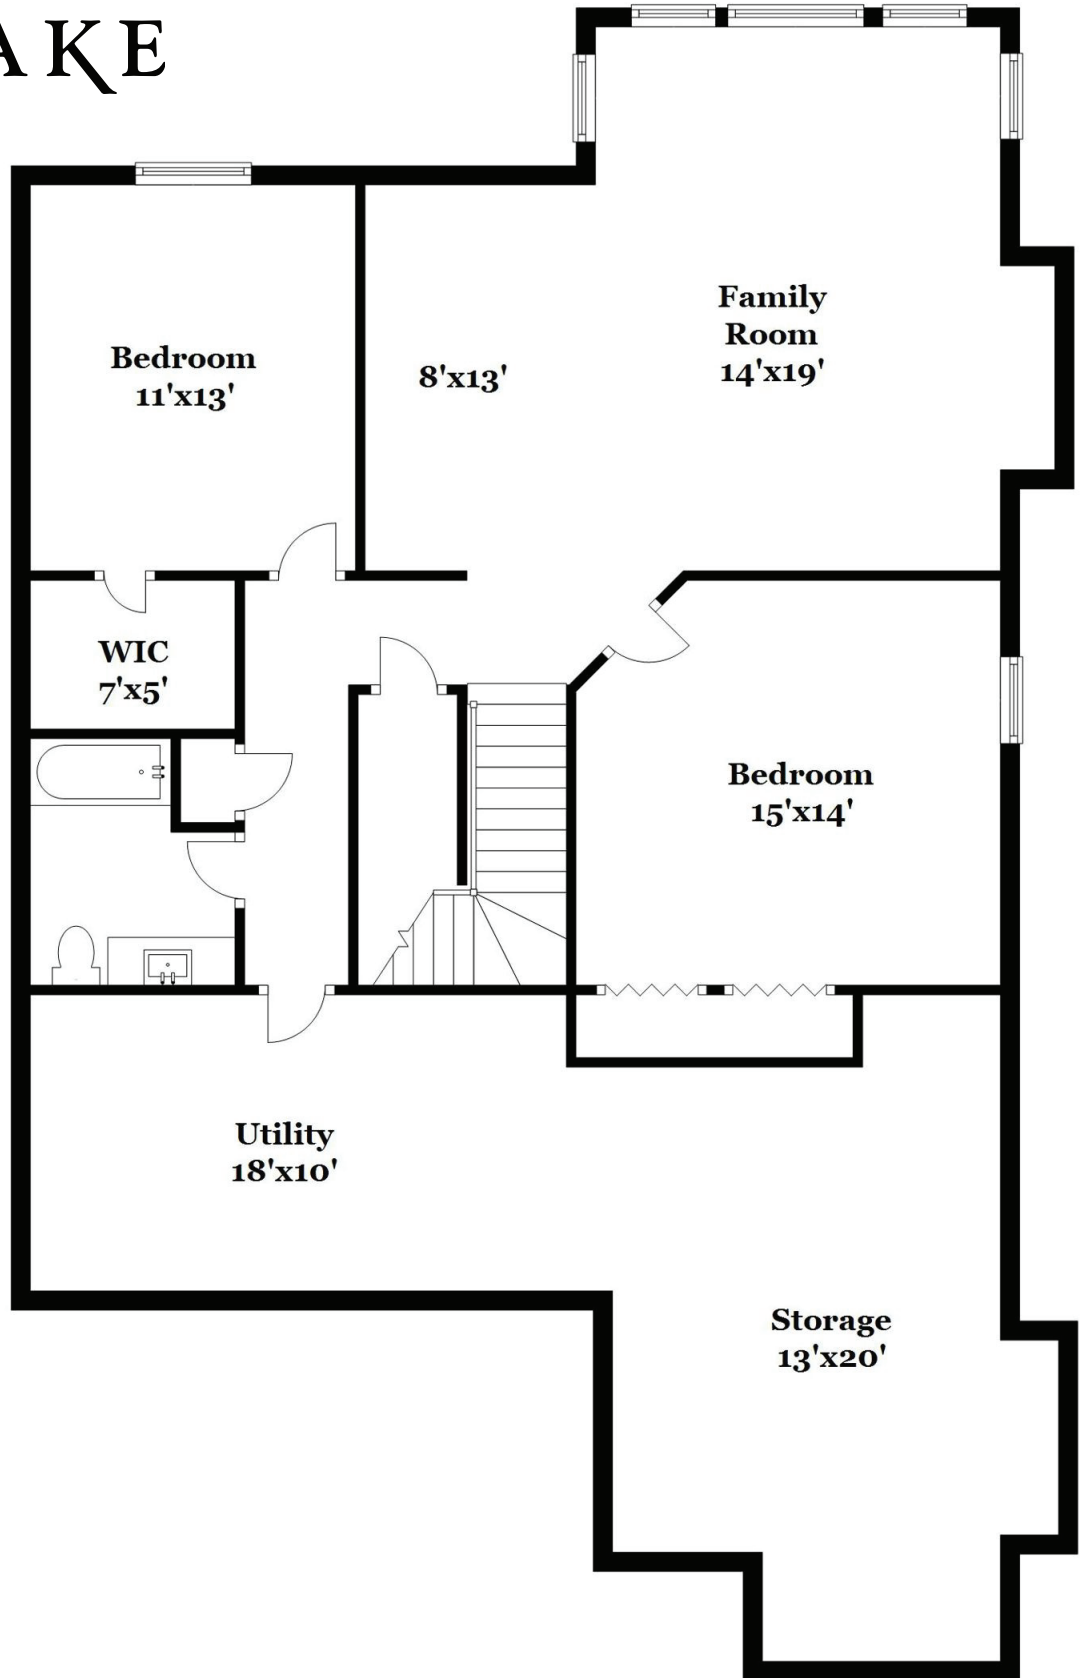

# EAST & LAKE

## Capstone

Duplex Condominium  
Lower Level  
1,096 Finished Square Feet

 **RedstoneHomes**  
3330 Grand Ridge Dr NE  
Grand Rapids, MI 49525

[redstone-group.com](http://redstone-group.com)  
[facebook.com/redstonehomes](https://facebook.com/redstonehomes)