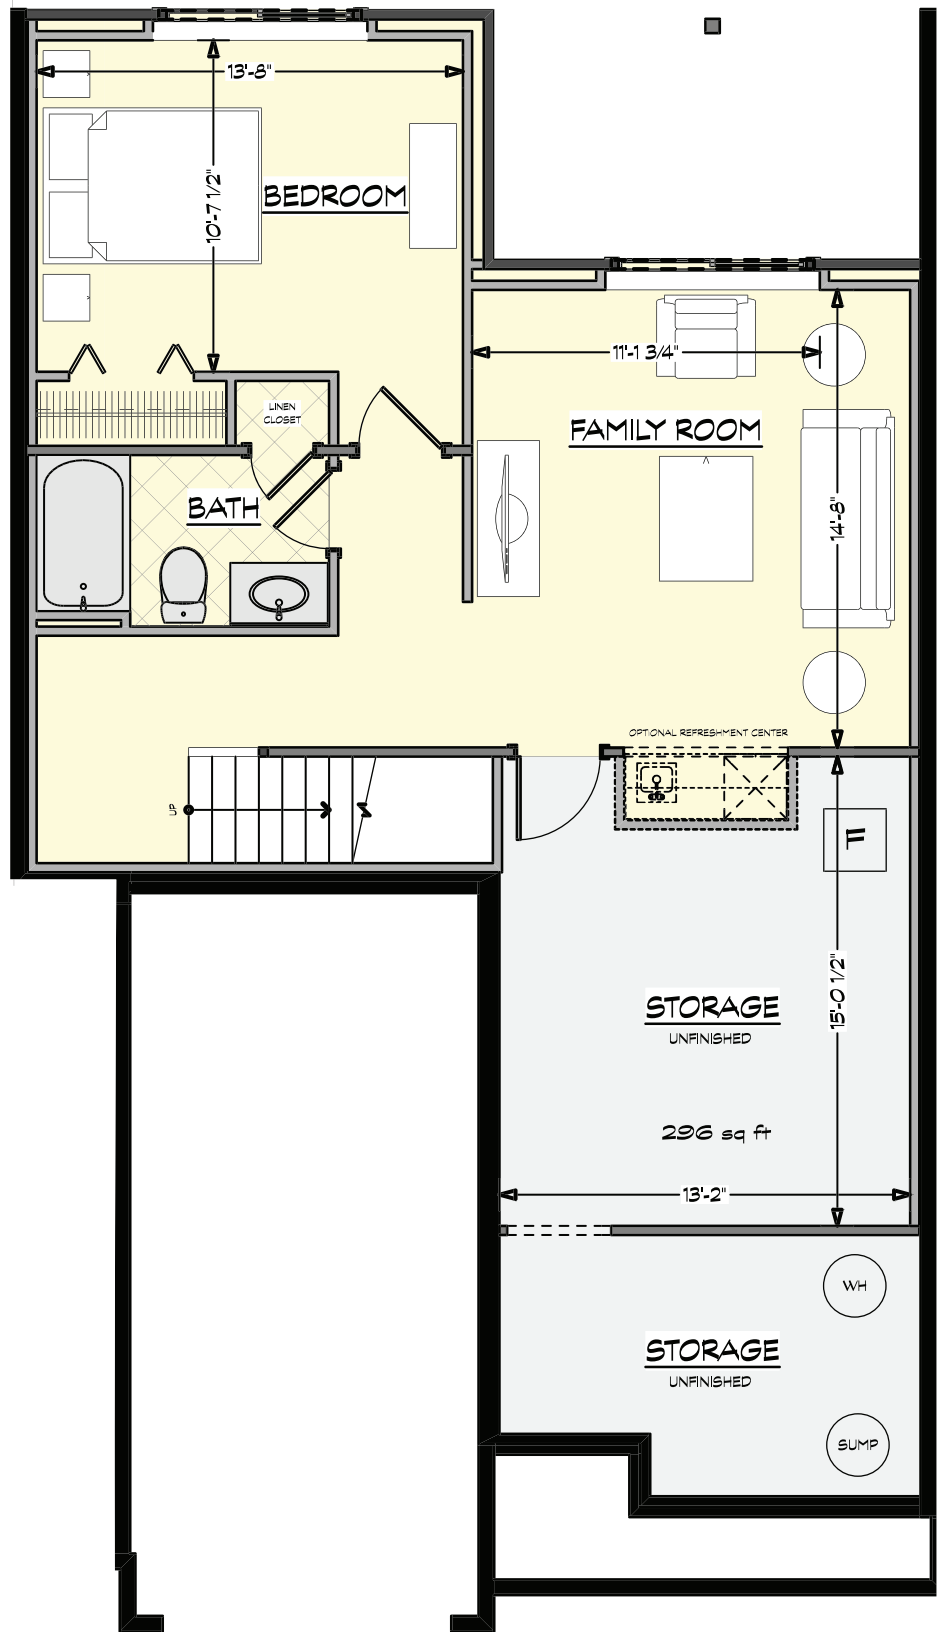

Touchstone

Triplex Condominium
Interior Unit
Lower Level – "C" Plan
Optional Finished
616 Square Feet

 **RedstoneHomes**
3330 Grand Ridge Dr NE
Grand Rapids, MI 49525

redstone-group.com
facebook.com/redstonehomes

Renderings shown are conceptual and may vary in detail from plans and specifications. All dimensions shown are approximate. Redstone Homes reserves the right to make changes if necessary to improve our product.