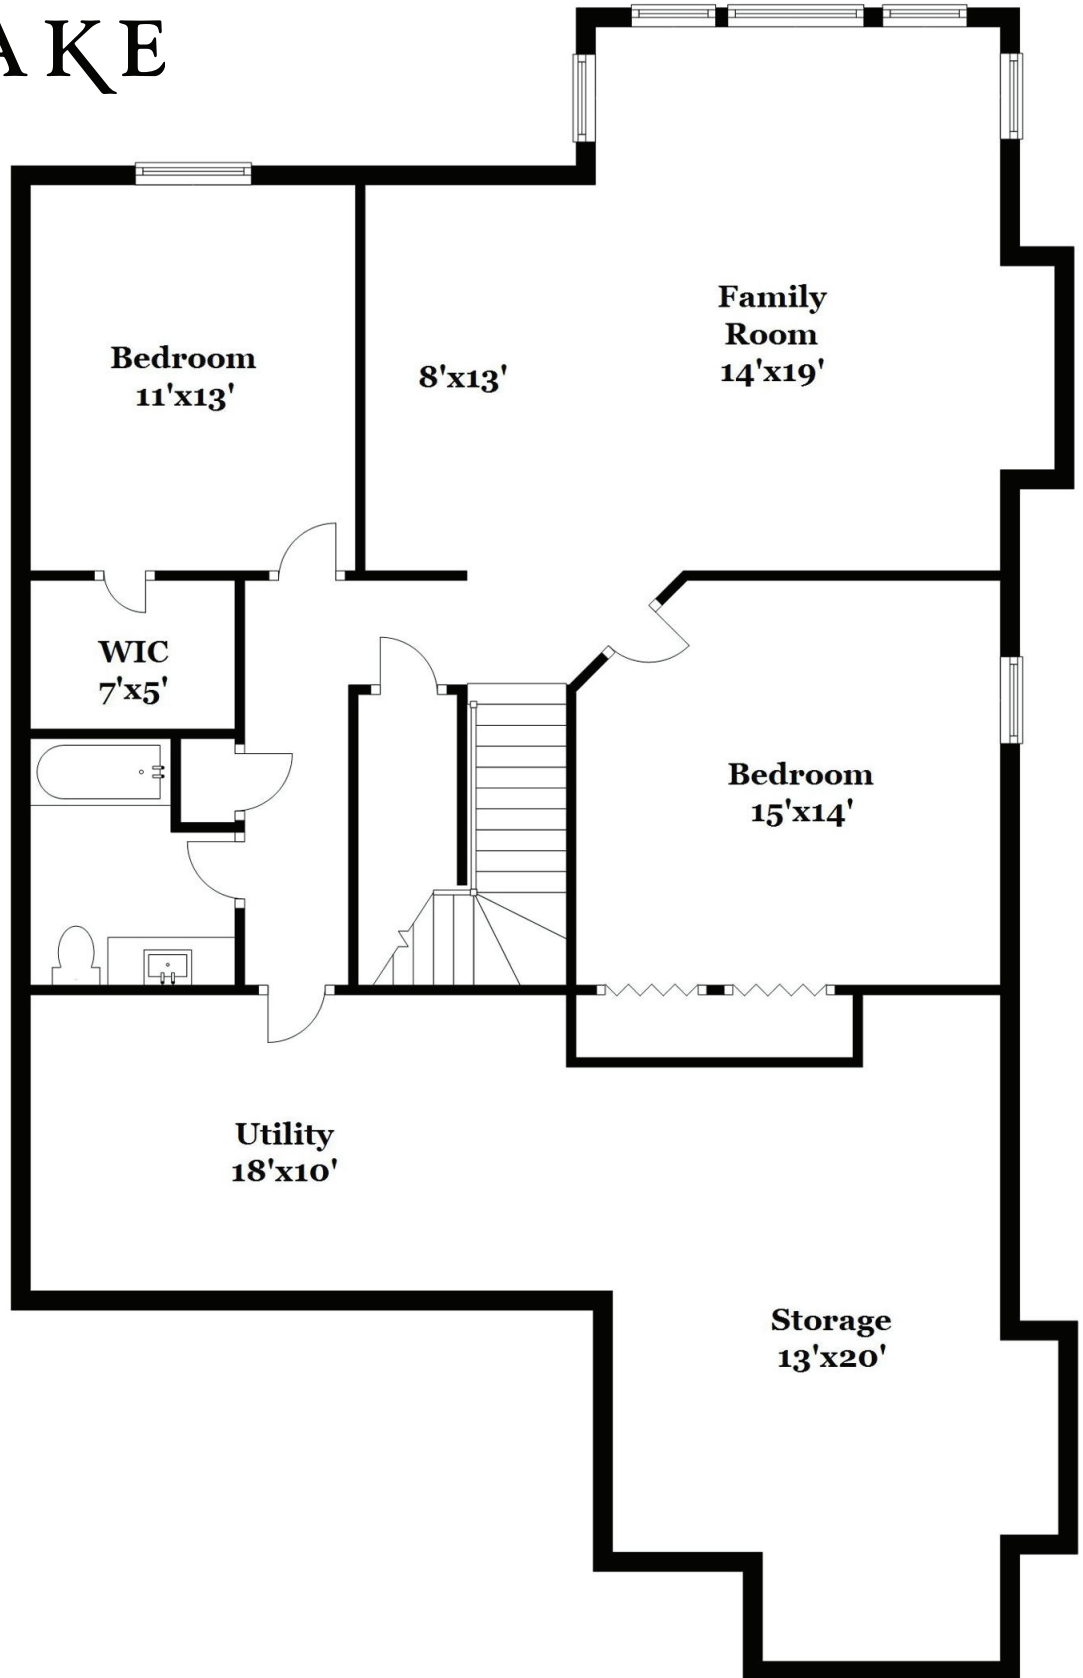

EAST & LAKE

Capstone

Duplex Condominium
Lower Level
1,906 Square Feet

 **RedstoneHomes**
3330 Grand Ridge Dr NE
Grand Rapids, MI 49525

redstone-group.com
facebook.com/redstonehomes

Renderings shown are conceptual and may vary in detail from plans and specifications. All dimensions shown are approximate. Redstone Homes reserves the right to make changes if necessary to improve our product.